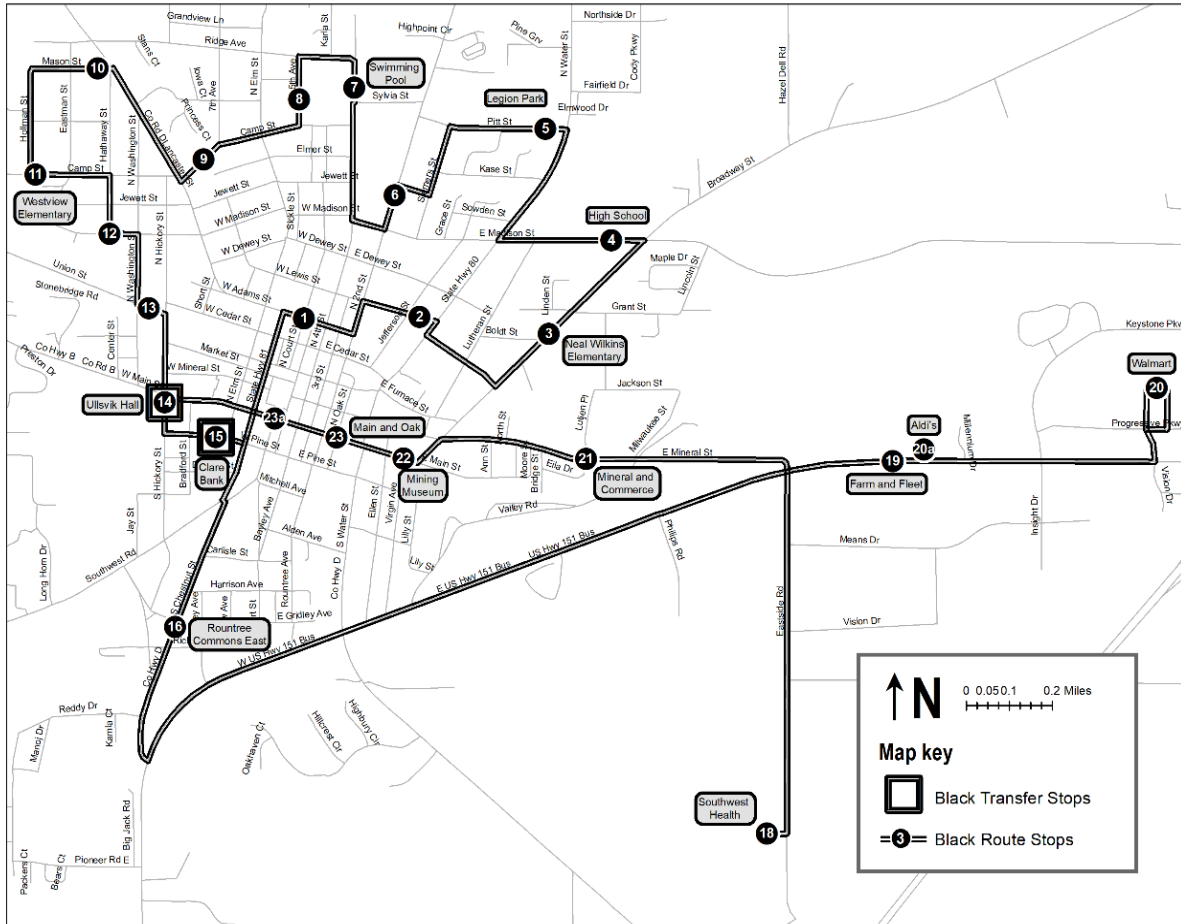

**Black Route** Monday - Friday 7:00 A.M. - 7:00 P.M. while UW-Platteville is **NOT** in session

#	STOP NAME	A.M.	A.M.	A.M.	A.M.	A.M.	A.M.	P.M.	P.M.	P.M.	P.M.	P.M.	P.M.
#1	OE Gray Learning Center	7:02	8:02	9:02		11:02	12:02	1:02	2:02	3:02		5:02	6:02
#2	Army	7:04	8:04	9:04		11:04	12:04	1:04	2:04	3:04		5:04	6:04
#3	Neal Wilkins Elementary	7:05	8:05	9:05		11:05	12:05	1:05	2:05	3:05		5:05	6:05
#4	High School	7:06	8:06	9:06		11:06	12:06	1:06	2:06	3:06		5:06	6:06
#5	Legion Park	7:08	8:08	9:08		11:08	12:08	1:08	2:08	3:08		5:08	6:08
#6	Middle School	7:10	8:10	9:10	Service Break	11:10	12:10	1:10	2:10	3:10	Service Break	5:10	6:10
#7	Swimming Pool	7:11	8:11	9:11		11:11	12:11	1:11	2:11	3:11		5:11	6:11
#8	Park Place	7:13	8:13	9:13		11:13	12:13	1:13	2:13	3:13		5:13	6:13
#9	Camp & Lancaster	7:15	8:15	9:15		11:15	12:15	1:15	2:15	3:15		5:15	6:15
#10	Mason and Lancaster	7:17	8:17	9:17	Service Break	11:17	12:17	1:17	2:17	3:17	Service Break	5:17	6:17
#11	Westview Elementary	7:19	8:19	9:19		11:19	12:19	1:19	2:19	3:19		5:19	6:19
#12	Hathaway and Madison	7:21	8:21	9:21		11:21	12:21	1:21	2:21	3:21		5:21	6:21
#13	Washington and Union	7:22	8:22	9:22		11:22	12:22	1:22	2:22	3:22		5:22	6:22
#14	Ullsvik Hall	7:23	8:23	9:23		11:23	12:23	1:23	2:23	3:23		5:23	6:23
#15	Clare Bank	7:25	8:25	9:25		11:25	12:25	1:25	2:25	3:25		5:25	6:25
#16	Rountree Commons East	7:32	8:32	9:32	10:32	11:32	12:32	1:32	2:32	3:32	4:32	5:32	6:32
#18	Southwest Health	7:37	8:37	9:37	10:37	11:37	12:37	1:37	2:37	3:37	4:37	5:37	6:37
#19	Farm & Fleet	7:40	8:40	9:40	10:40	11:40	12:40	1:40	2:40	3:40	4:40	5:40	6:40
#20	Wal-Mart	7:44	8:44	9:44	10:44	11:44	12:44	1:44	2:44	3:44	4:44	5:44	6:44
#20a	Aldi's	7:47	8:47	9:47	10:47	11:47	12:47	1:47	2:47	3:47	4:47	5:47	6:47
#21	Mineral and Commerce	7:50	8:50	9:50	10:50	11:50	12:50	1:50	2:50	3:50	4:50	5:50	6:50
#22	Mining Museum	7:52	8:52	9:52	10:52	11:52	12:52	1:52	2:52	3:52	4:52	5:52	6:52
#23	Main and Oak	7:54	8:54	9:54	10:54	11:54	12:54	1:54	2:54	3:54	4:54	5:54	6:54
#23a	Garvey's	7:55	8:55	9:55	10:55	11:55	12:55	1:55	2:55	3:55	4:55	5:55	6:55
#14	Ullsvik Hall	7:56	8:56	9:56	10:56	11:56	12:56	1:56	2:56	3:56	4:56	5:56	6:56
#15	Clare Bank	7:57	8:57	9:57	10:57	11:57	12:57	1:57	2:57	3:57	4:57	5:57	6:57