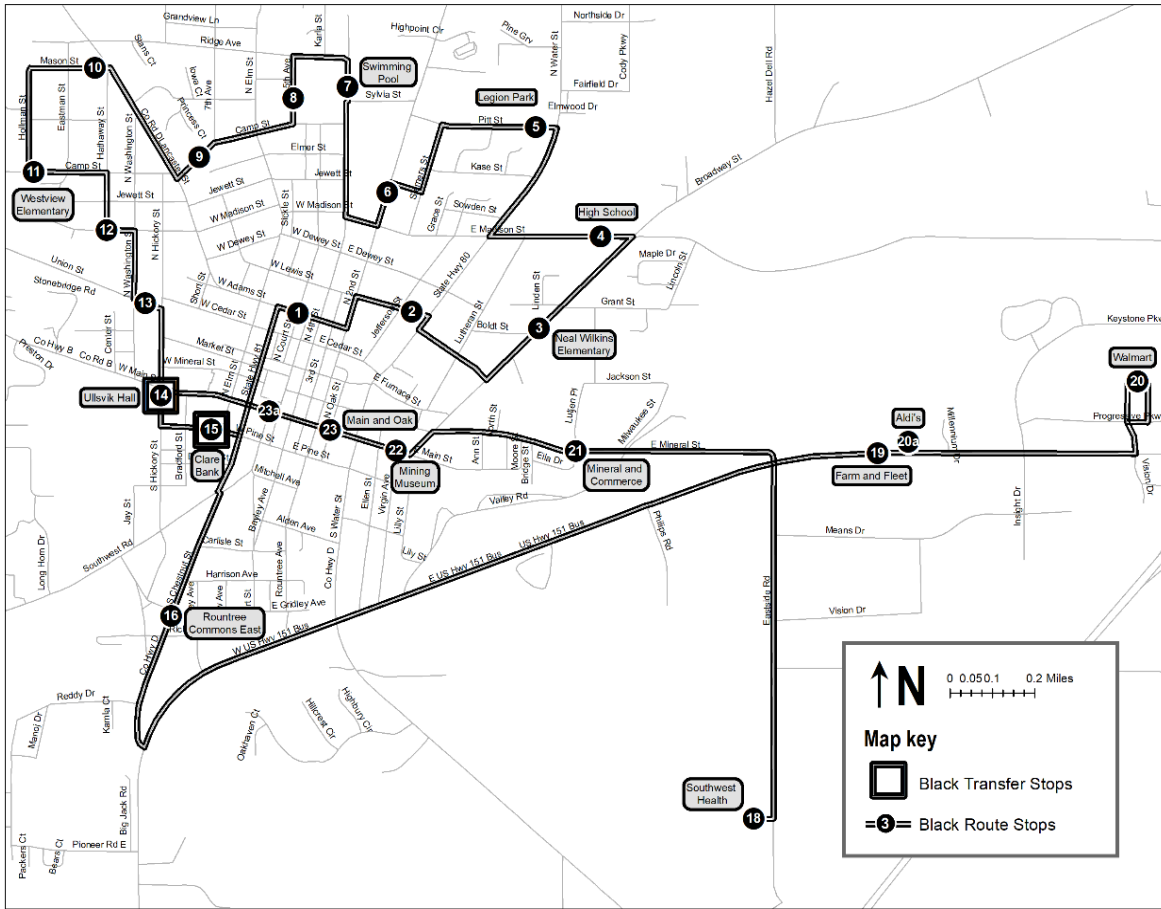

**Black Route Monday - Friday 10:30 A.M. - 7:00 P.M. while UW-Platteville IS in session**

#	STOP NAME	A.M.	A.M.	A.M.	P.M.	P.M.	P.M.	P.M.	P.M.	P.M.
#1	OE Gray Learning Center		11:02	12:02	1:02	2:02	3:02		5:02	6:02
#2	Armory		11:04	12:04	1:04	2:04	3:04		5:04	6:04
#3	Neal Wilkins Elementary		11:05	12:05	1:05	2:05	3:05		5:05	6:05
#4	High School		11:06	12:06	1:06	2:06	3:06		5:06	6:06
#5	Legion Park		11:08	12:08	1:08	2:08	3:08		5:08	6:08
#6	Middle School		11:10	12:10	1:10	2:10	3:10		5:10	6:10
#7	Swimming Pool		11:11	12:11	1:11	2:11	3:11		5:11	6:11
#8	Park Place		11:13	12:13	1:13	2:13	3:13		5:13	6:13
#9	Camp & Lancaster		11:15	12:15	1:15	2:15	3:15		5:15	6:15
#10	Mason and Lancaster		11:17	12:17	1:17	2:17	3:17		5:17	6:17
#11	Westview Elementary		11:19	12:19	1:19	2:19	3:19		5:19	6:19
#12	Hathaway and Madison		11:21	12:21	1:21	2:21	3:21		5:21	6:21
#13	Washington and Union		11:22	12:22	1:22	2:22	3:22		5:22	6:22
#14	Ullsvik Hall		11:23	12:23	1:23	2:23	3:23		5:23	6:23
#15	Clare Bank		11:25	12:25	1:25	2:25	3:25		5:25	6:25
#16	Rountree Commons East	10:32	11:32	12:32	1:32	2:32	3:32	4:32	5:32	6:32
#18	Southwest Health	10:37	11:37	12:37	1:37	2:37	3:37	4:37	5:37	6:37
#19	Farm & Fleet	10:40	11:40	12:40	1:40	2:40	3:40	4:40	5:40	6:40
#20	Wal-Mart	10:44	11:44	12:44	1:44	2:44	3:44	4:44	5:44	6:44
#20a	Aldi's	10:47	11:47	12:47	1:47	2:47	3:47	4:47	5:47	6:47
#21	Mineral and Commerce	10:50	11:50	12:50	1:50	2:50	3:50	4:50	5:50	6:50
#22	Mining Museum	10:52	11:52	12:52	1:52	2:52	3:52	4:52	5:52	6:52
#23	Main and Oak	10:54	11:54	12:54	1:54	2:54	3:54	4:54	5:54	6:54
#23a	Garvey's	10:55	11:55	12:55	1:55	2:55	3:55	4:55	5:55	6:55
#14	Ullsvik Hall	10:56	11:56	12:56	1:56	2:56	3:56	4:56	5:56	6:56
#15	Clare Bank	10:57	11:57	12:57	1:57	2:57	3:57	4:57	5:57	6:57