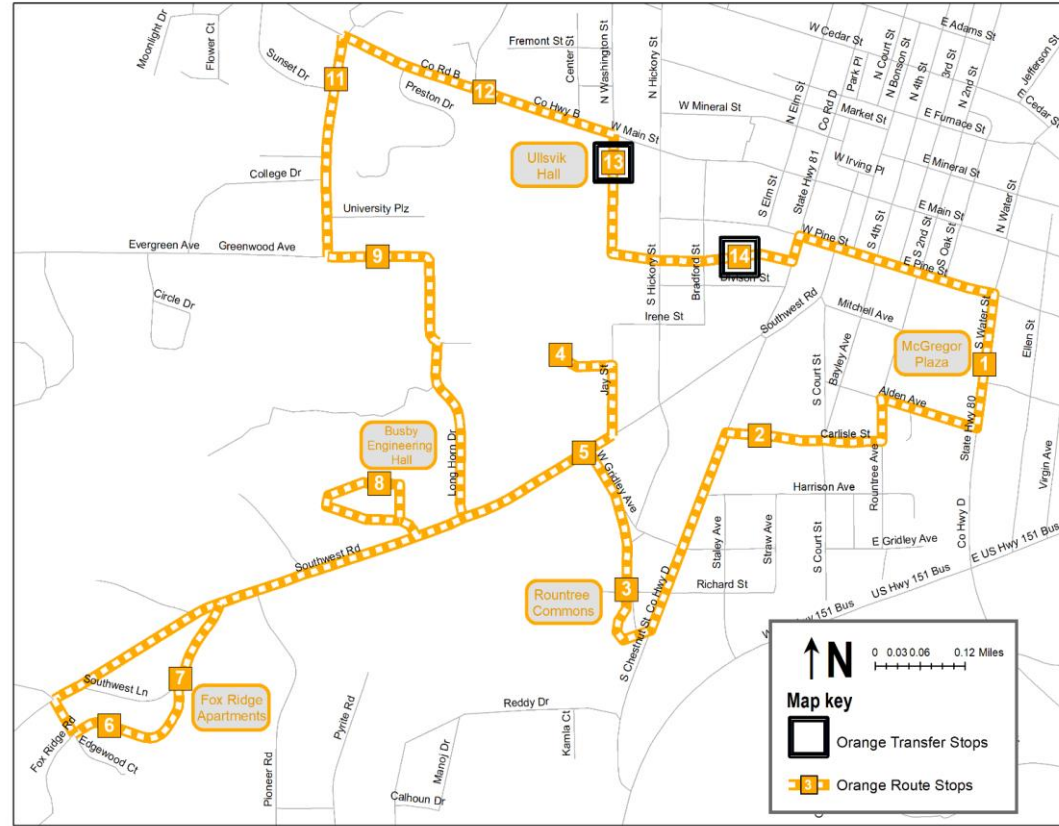

Orange Route Monday - Friday 7:00 A.M. - 7:00 P.M. while UW-Platteville is in session

#	STOP NAME	A.M.	A.M.	A.M.	A.M.	A.M.	A.M.	A.M.	A.M.	A.M.	A.M.	P.M.	P.M.	P.M.	P.M.	P.M.	P.M.	P.M.	P.M.	P.M.	P.M.	P.M.	P.M.				
#1	Piggly Wiggly	7:01	7:31	8:01	8:31	9:01	9:31					10:31	11:01	11:31	12:01	12:31	1:01	1:31	2:01	2:31	3:01	3:31	4:31	5:01	5:31	6:01	6:31
	<i>Bus 2 - Piggly Wiggly</i>	7:16	7:46	8:16	8:46	9:16	9:46																				
#2	Carlisle & Chestnut	7:03	7:33	8:03	8:33	9:03	9:33					10:33	11:03	11:33	12:03	12:33	1:03	1:33	2:03	2:33	3:03	3:33	4:33	5:03	5:33	6:03	6:33
	<i>Bus 2 - Carlisle & Chestnut</i>	7:18	7:48	8:18	8:48	9:18	9:48																				
#3	Rountree Commons West	7:05	7:35	8:05	8:35	9:05	9:35					10:35	11:05	11:35	12:05	12:35	1:05	1:35	2:05	2:35	3:05	3:35	4:35	5:05	5:35	6:05	6:35
	<i>Bus 2 - Rountree Commons West</i>	7:20	7:50	8:20	8:50	9:20	9:50																				
#4	Student Center	7:07	7:37	8:07	8:37	9:07	9:37					10:37	11:07	11:37	12:07	12:37	1:07	1:37	2:07	2:37	3:07	3:37	4:37	5:07	5:37	6:07	6:37
	<i>Bus 2 - Student Center</i>	7:22	7:52	8:22	8:52	9:22	9:52																				
#5	Southwest & Markee	7:09	7:39	8:09	8:39	9:09	9:39					10:39	11:09	11:39	12:09	12:39	1:09	1:39	2:09	2:39	3:09	3:39	4:39	5:09	5:39	6:09	6:39
	<i>Bus 2 - Southwest & Markee</i>	7:24	7:54	8:24	8:54	9:24	9:54																				
#6	Fox Ridge & Edgewood	7:11	7:41	8:11	8:41	9:11	9:41					10:41	11:11	11:41	12:11	12:41	1:11	1:41	2:11	2:41	3:11	3:41	4:41	5:11	5:41	6:11	6:41
	<i>Bus 2 - Fox Ridge & Edgewood</i>	7:26	7:56	8:26	8:56	9:26	9:56																				
#7	Fox Ridge & Southwest Ln	7:12	7:42	8:12	8:42	9:12	9:42					10:42	11:12	11:42	12:12	12:42	1:12	1:42	2:12	2:42	3:12	3:42	4:42	5:12	5:42	6:12	6:42
	<i>Bus 2 - Fox Ridge & Southwest Ln</i>	7:27	7:57	8:27	8:57	9:27	9:57																				
#8	Busby Engineering Hall	7:14	7:44	8:14	8:44	9:14	9:44					10:44	11:14	11:44	12:14	12:44	1:14	1:44	2:14	2:44	3:14	3:44	4:44	5:14	5:44	6:14	6:44
	<i>Bus 2 - Busby Engineering Hall</i>	7:29	7:59	8:29	8:59	9:29	9:59																				
#9	Longhorn & Greenwood	7:18	7:48	8:18	8:48	9:18	9:48					10:48	11:18	11:48	12:18	12:48	1:18	1:48	2:18	2:48	3:18	3:48	4:48	5:18	5:48	6:18	6:48
	<i>Bus 2 - Longhorn & Greenwood</i>	7:33	8:03	8:33	9:03	9:33	10:03																				
#11	College & Main	7:19	7:49	8:19	8:49	9:19	9:49					10:49	11:19	11:49	12:19	12:49	1:19	1:49	2:19	2:49	3:19	3:49	4:49	5:19	5:49	6:19	6:49
	<i>Bus 2 - College & Main</i>	7:34	8:04	8:34	9:04	9:34	10:04																				
#12	West Main	7:23	7:53	8:23	8:53	9:23	9:53					10:53	11:23	11:53	12:23	12:53	1:23	1:53	2:23	2:53	3:23	3:53	4:53	5:23	5:53	6:23	6:53
	<i>Bus 2 - West Main</i>	7:38	8:08	8:38	9:08	9:38	10:08																				
#13	Ullsvik Hall	7:24	7:54	8:24	8:54	9:24	9:54					10:54	11:24	11:54	12:24	12:54	1:24	1:54	2:24	2:54	3:24	3:54	4:54	5:24	5:54	6:24	6:54
	<i>Bus 2 - Ullsvik Hall</i>	7:39	8:09	8:39	9:09	9:39	10:09																				
#14	Clare Bank	7:26	7:56	8:26	8:56	9:26	9:56					10:56	11:26	11:56	12:26	12:56	1:26	1:56	2:26	2:56	3:26	3:56	4:56	5:26	5:56	6:26	6:56
	<i>Bus 2 - Clare Bank</i>	7:41	8:11	8:41	9:11	9:41	10:11																				