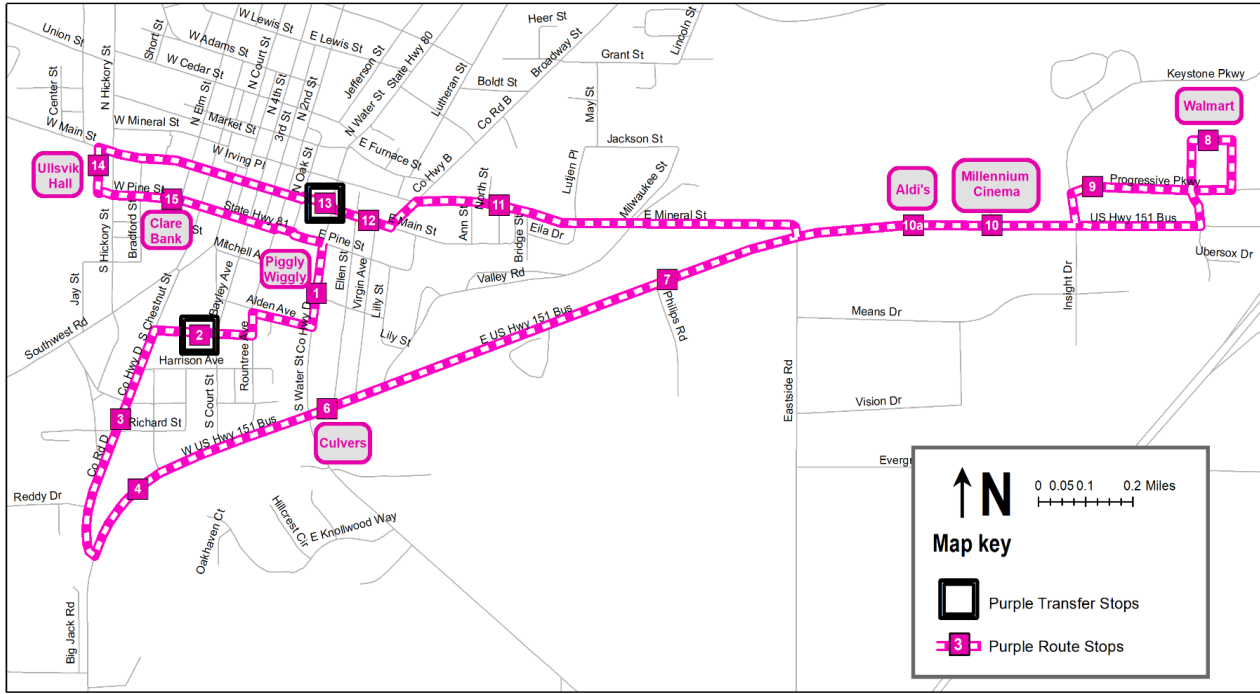

Purple Route Saturday 2:00 P.M. - 6:00 P.M. while UW-Platteville is in session

#	STOP NAME	P.M.	P.M.	P.M.	P.M.	P.M.	P.M.	P.M.	P.M.
#1	Piggly Wiggly	2:02	2:32	3:02	3:32	4:02	4:32	5:02	5:32
#2	Carlisle & Chestnut	2:03	2:33	3:03	3:33	4:03	4:33	5:03	5:33
#3	Rountree Commons East	2:05	2:35	3:05	3:35	4:05	4:35	5:05	5:35
#4	Pizzeria Uno	2:07	2:37	3:07	3:37	4:07	4:37	5:07	5:37
#6	Culver's	2:09	2:39	3:09	3:39	4:09	4:39	5:09	5:39
#7	Pioneer Lanes	2:11	2:41	3:11	3:41	4:11	4:41	5:11	5:41
#8	Wal-Mart	2:14	2:44	3:14	3:44	4:14	4:44	5:14	5:44
#9	Progressive Parkway	2:15	2:45	3:15	3:45	4:15	4:45	5:15	5:45
#10	Millennium Cinema	2:16	2:46	3:16	3:46	4:16	4:46	5:16	5:46
#10a	Aldi's	2:17	2:47	3:17	3:47	4:17	4:47	5:17	5:47
#11	College & Main	2:20	2:50	3:20	3:50	4:20	4:50	5:20	5:50
#12	West Main	2:22	2:52	3:22	3:52	4:22	4:52	5:22	5:52
#13	Main & Oak	2:24	2:54	3:24	3:54	4:24	4:54	5:24	5:54
#14	Ullsvik Hall	2:25	2:55	3:25	3:55	4:25	4:55	5:25	5:55
#15	Clare Bank	2:26	2:56	3:26	3:56	4:26	4:56	5:26	5:56