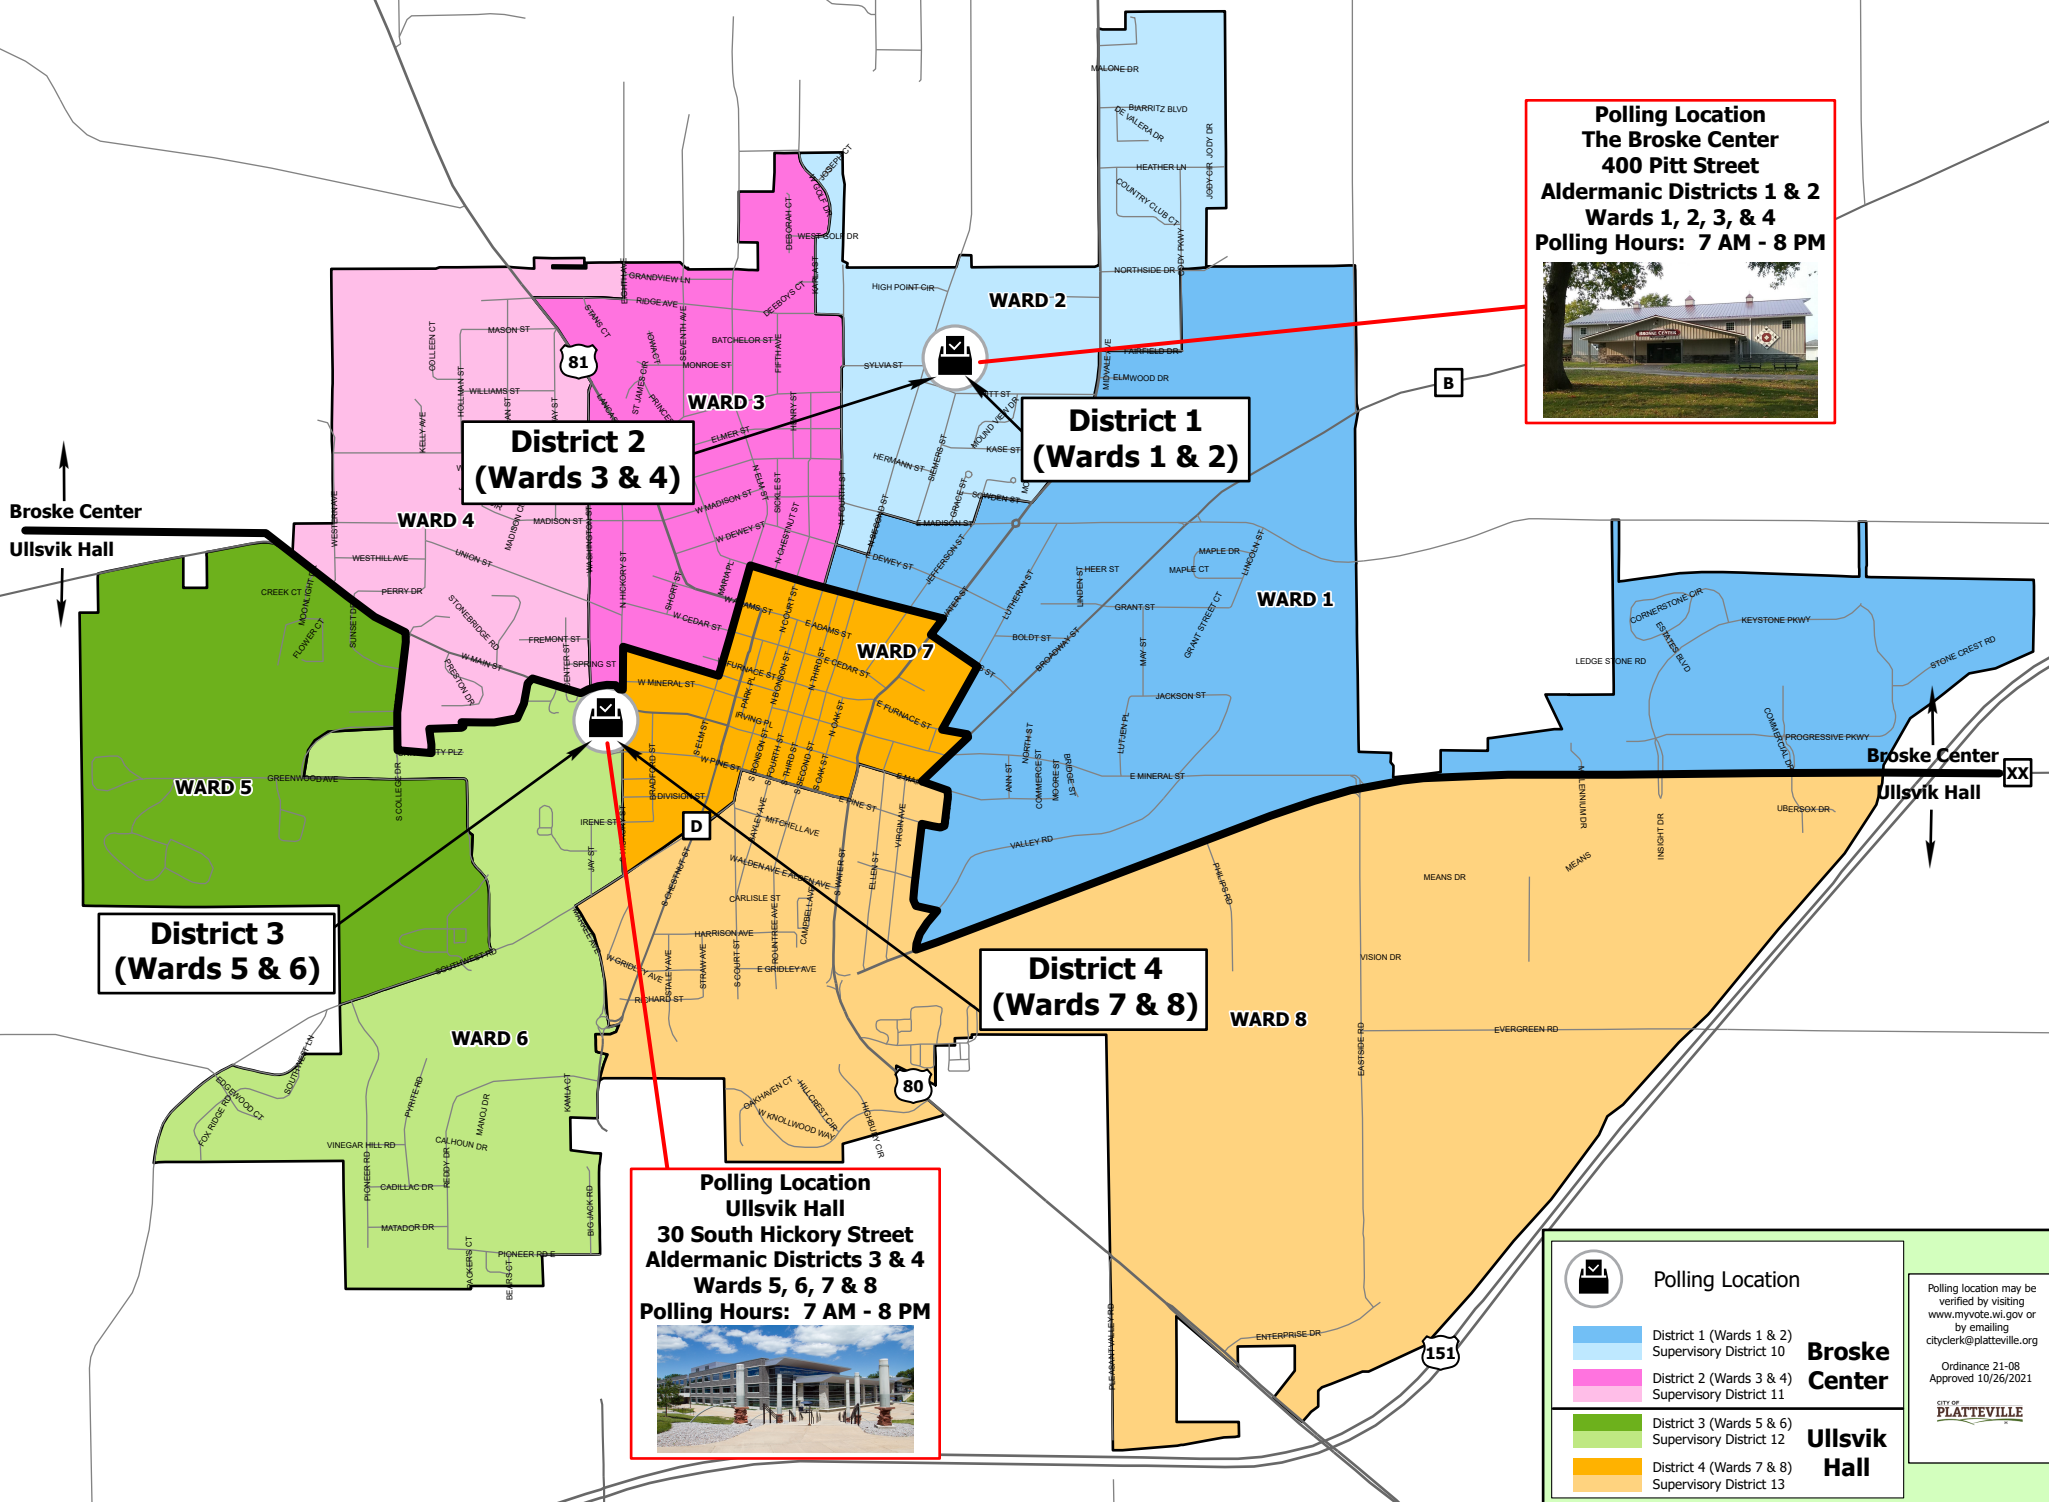

City of Platteville Polling Locations

Polling Location
The Broske Center
400 Pitt Street
Aldermanic Districts 1 & 2
Wards 1, 2, 3, & 4
Polling Hours: 7 AM - 8 PM

District 2
(Wards 3 & 4)

District 1
(Wards 1 & 2)

District 3
(Wards 5 & 6)

District 4
(Wards 7 & 8)

Polling Location
Ullsvik Hall
30 South Hickory Street
Aldermanic Districts 3 & 4
Wards 5, 6, 7 & 8
Polling Hours: 7 AM - 8 PM

 **Polling Location**

-  District 1 (Wards 1 & 2)
Supervisory District 10
-  District 2 (Wards 3 & 4)
Supervisory District 11
-  District 3 (Wards 5 & 6)
Supervisory District 12
-  District 4 (Wards 7 & 8)
Supervisory District 13