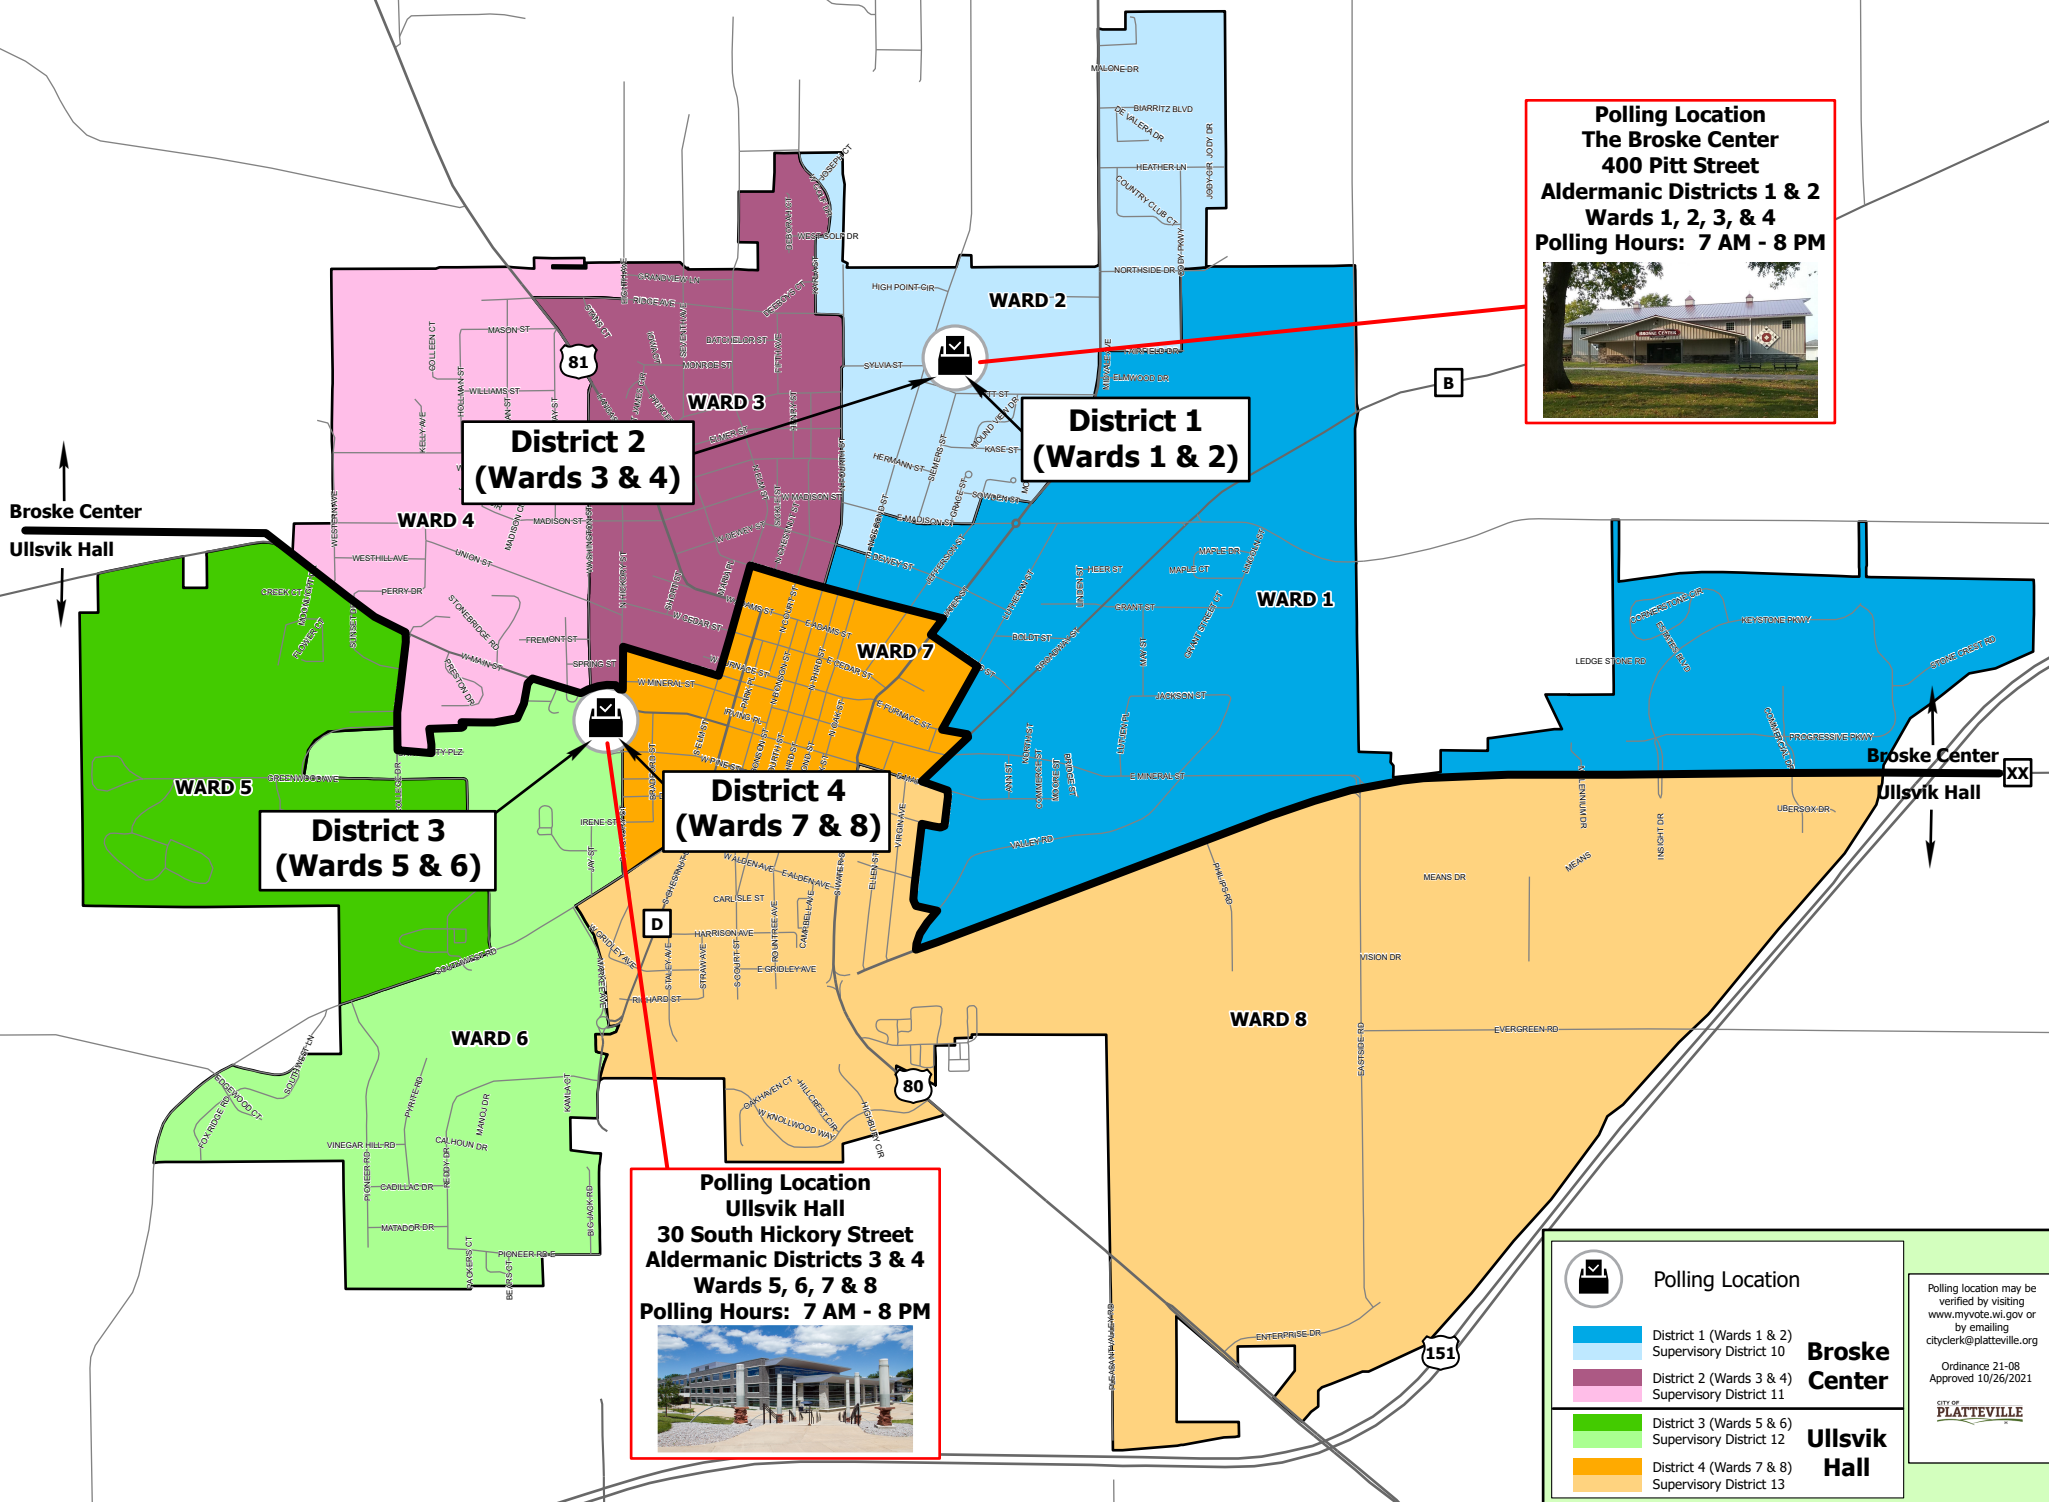

City of Platteville Polling Locations

Polling Location
The Broske Center
400 Pitt Street
Aldermanic Districts 1 & 2
Wards 1, 2, 3, & 4
Polling Hours: 7 AM - 8 PM

Broske Center
 Ullsvik Hall

Broske Center
 Ullsvik Hall

District 2
(Wards 3 & 4)

District 1
(Wards 1 & 2)

District 4
(Wards 7 & 8)

District 3
(Wards 5 & 6)

Polling Location
Ullsvik Hall
30 South Hickory Street
Aldermanic Districts 3 & 4
Wards 5, 6, 7 & 8
Polling Hours: 7 AM - 8 PM

 **Polling Location**

- District 1 (Wards 1 & 2)
Supervisory District 10
- District 2 (Wards 3 & 4)
Supervisory District 11
- District 3 (Wards 5 & 6)
Supervisory District 12
- District 4 (Wards 7 & 8)
Supervisory District 13