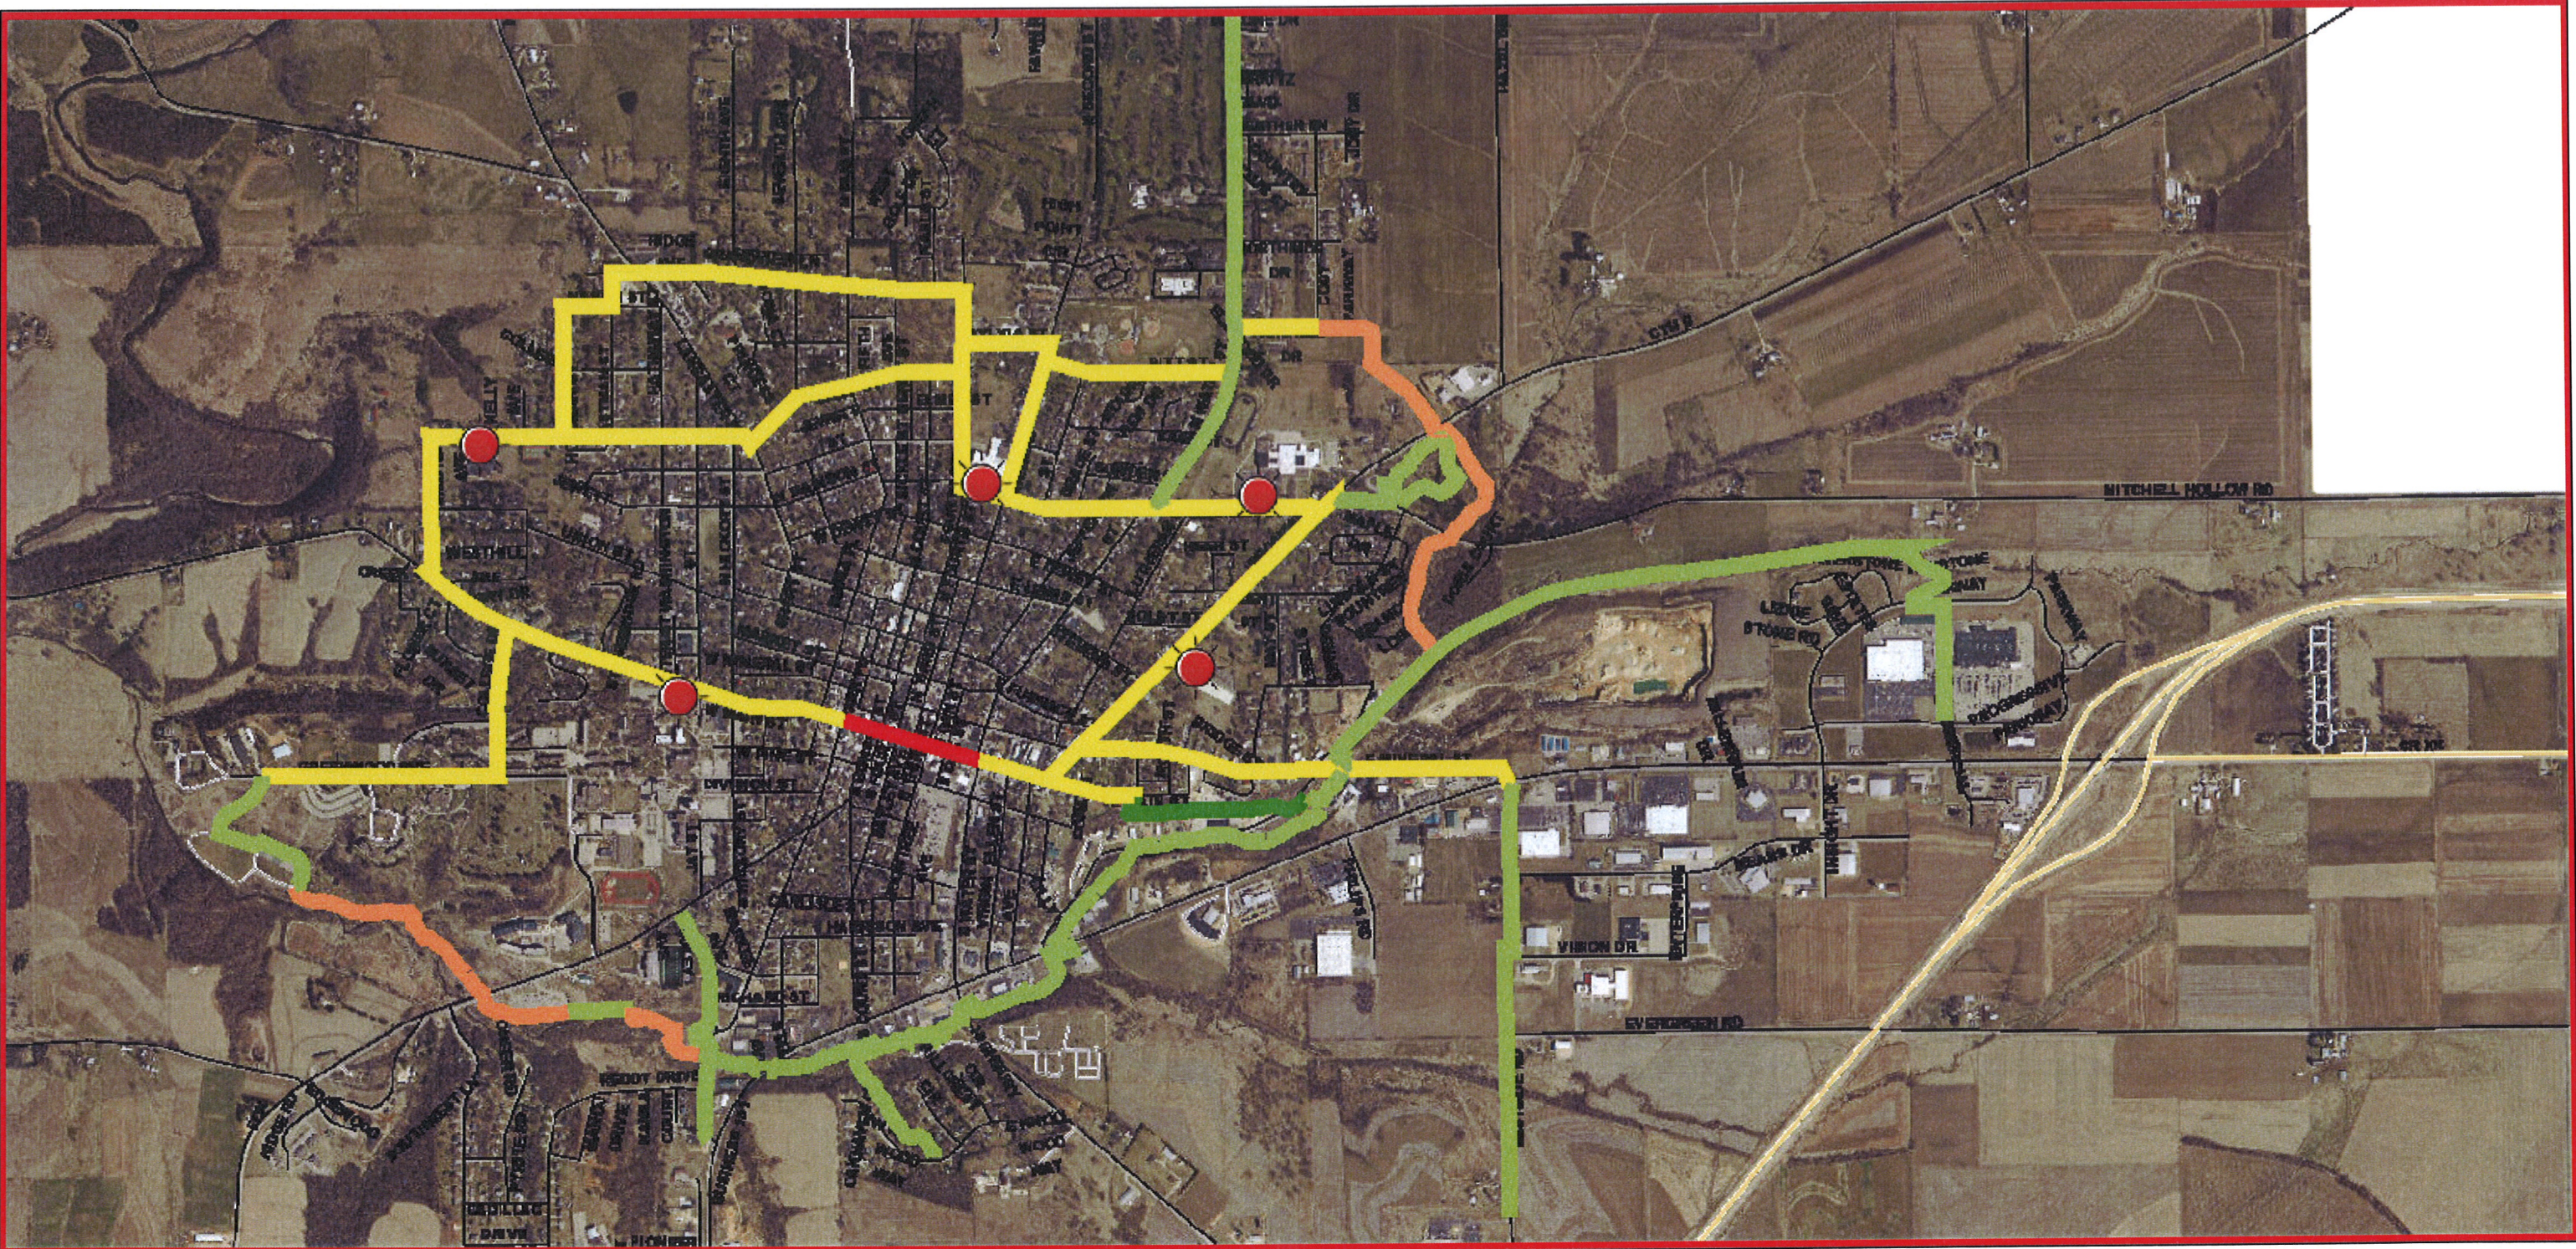

# Bicycle Routes 2016

August 18, 2016

Red Dots - Schools and UW Platteville

Yellow - Roads Considered for Bike Routes

Red - Main Street Sharrow

Orange - Unpaved Trail

Lt. Green - Paved Trail

Dark Green - Proposed Trail