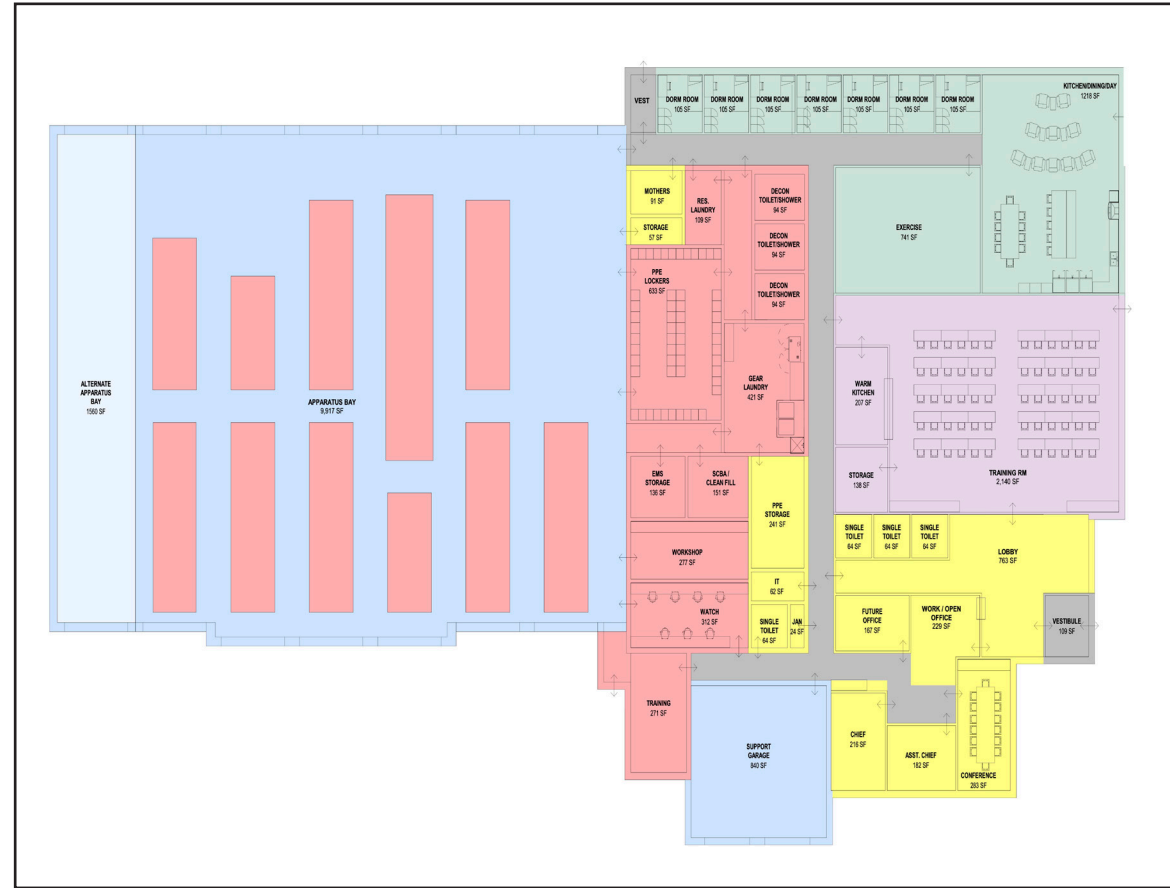

Location Footprint: Single story on expanded O.E. Gray site with 7th bay

Proposed Floorplan: Approximately 30,656 sq. ft. (includes mezzanine, not pictured)