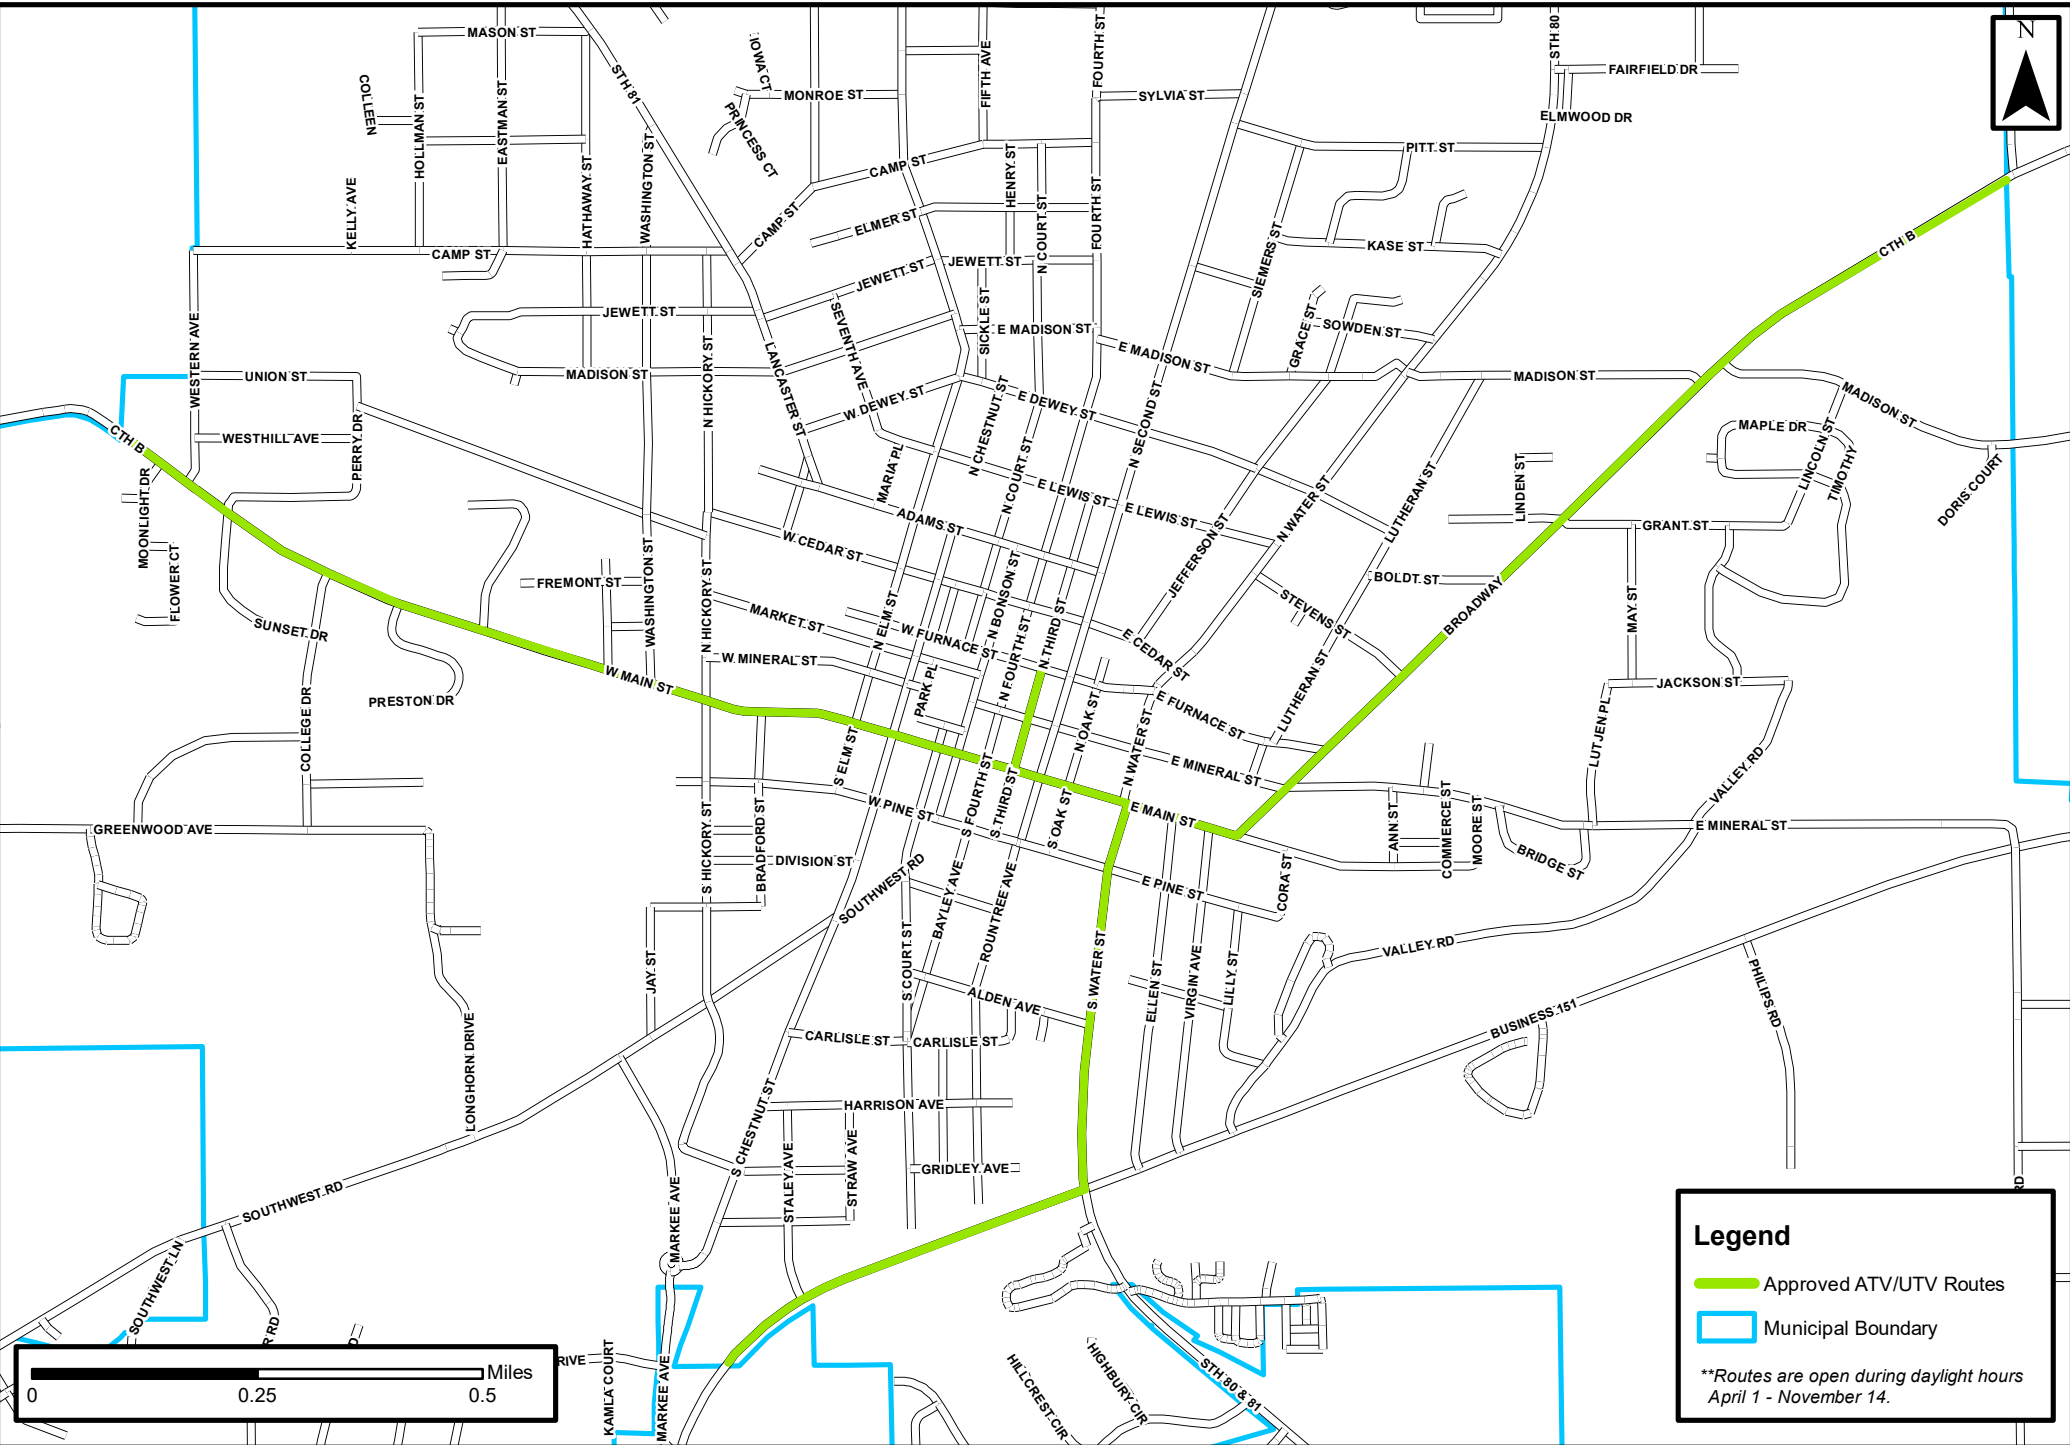

Approved ATV/UTV Routes

City of Platteville, WI

Legend

-  Approved ATV/UTV Routes
-  Municipal Boundary

***Routes are open during daylight hours
April 1 - November 14.*