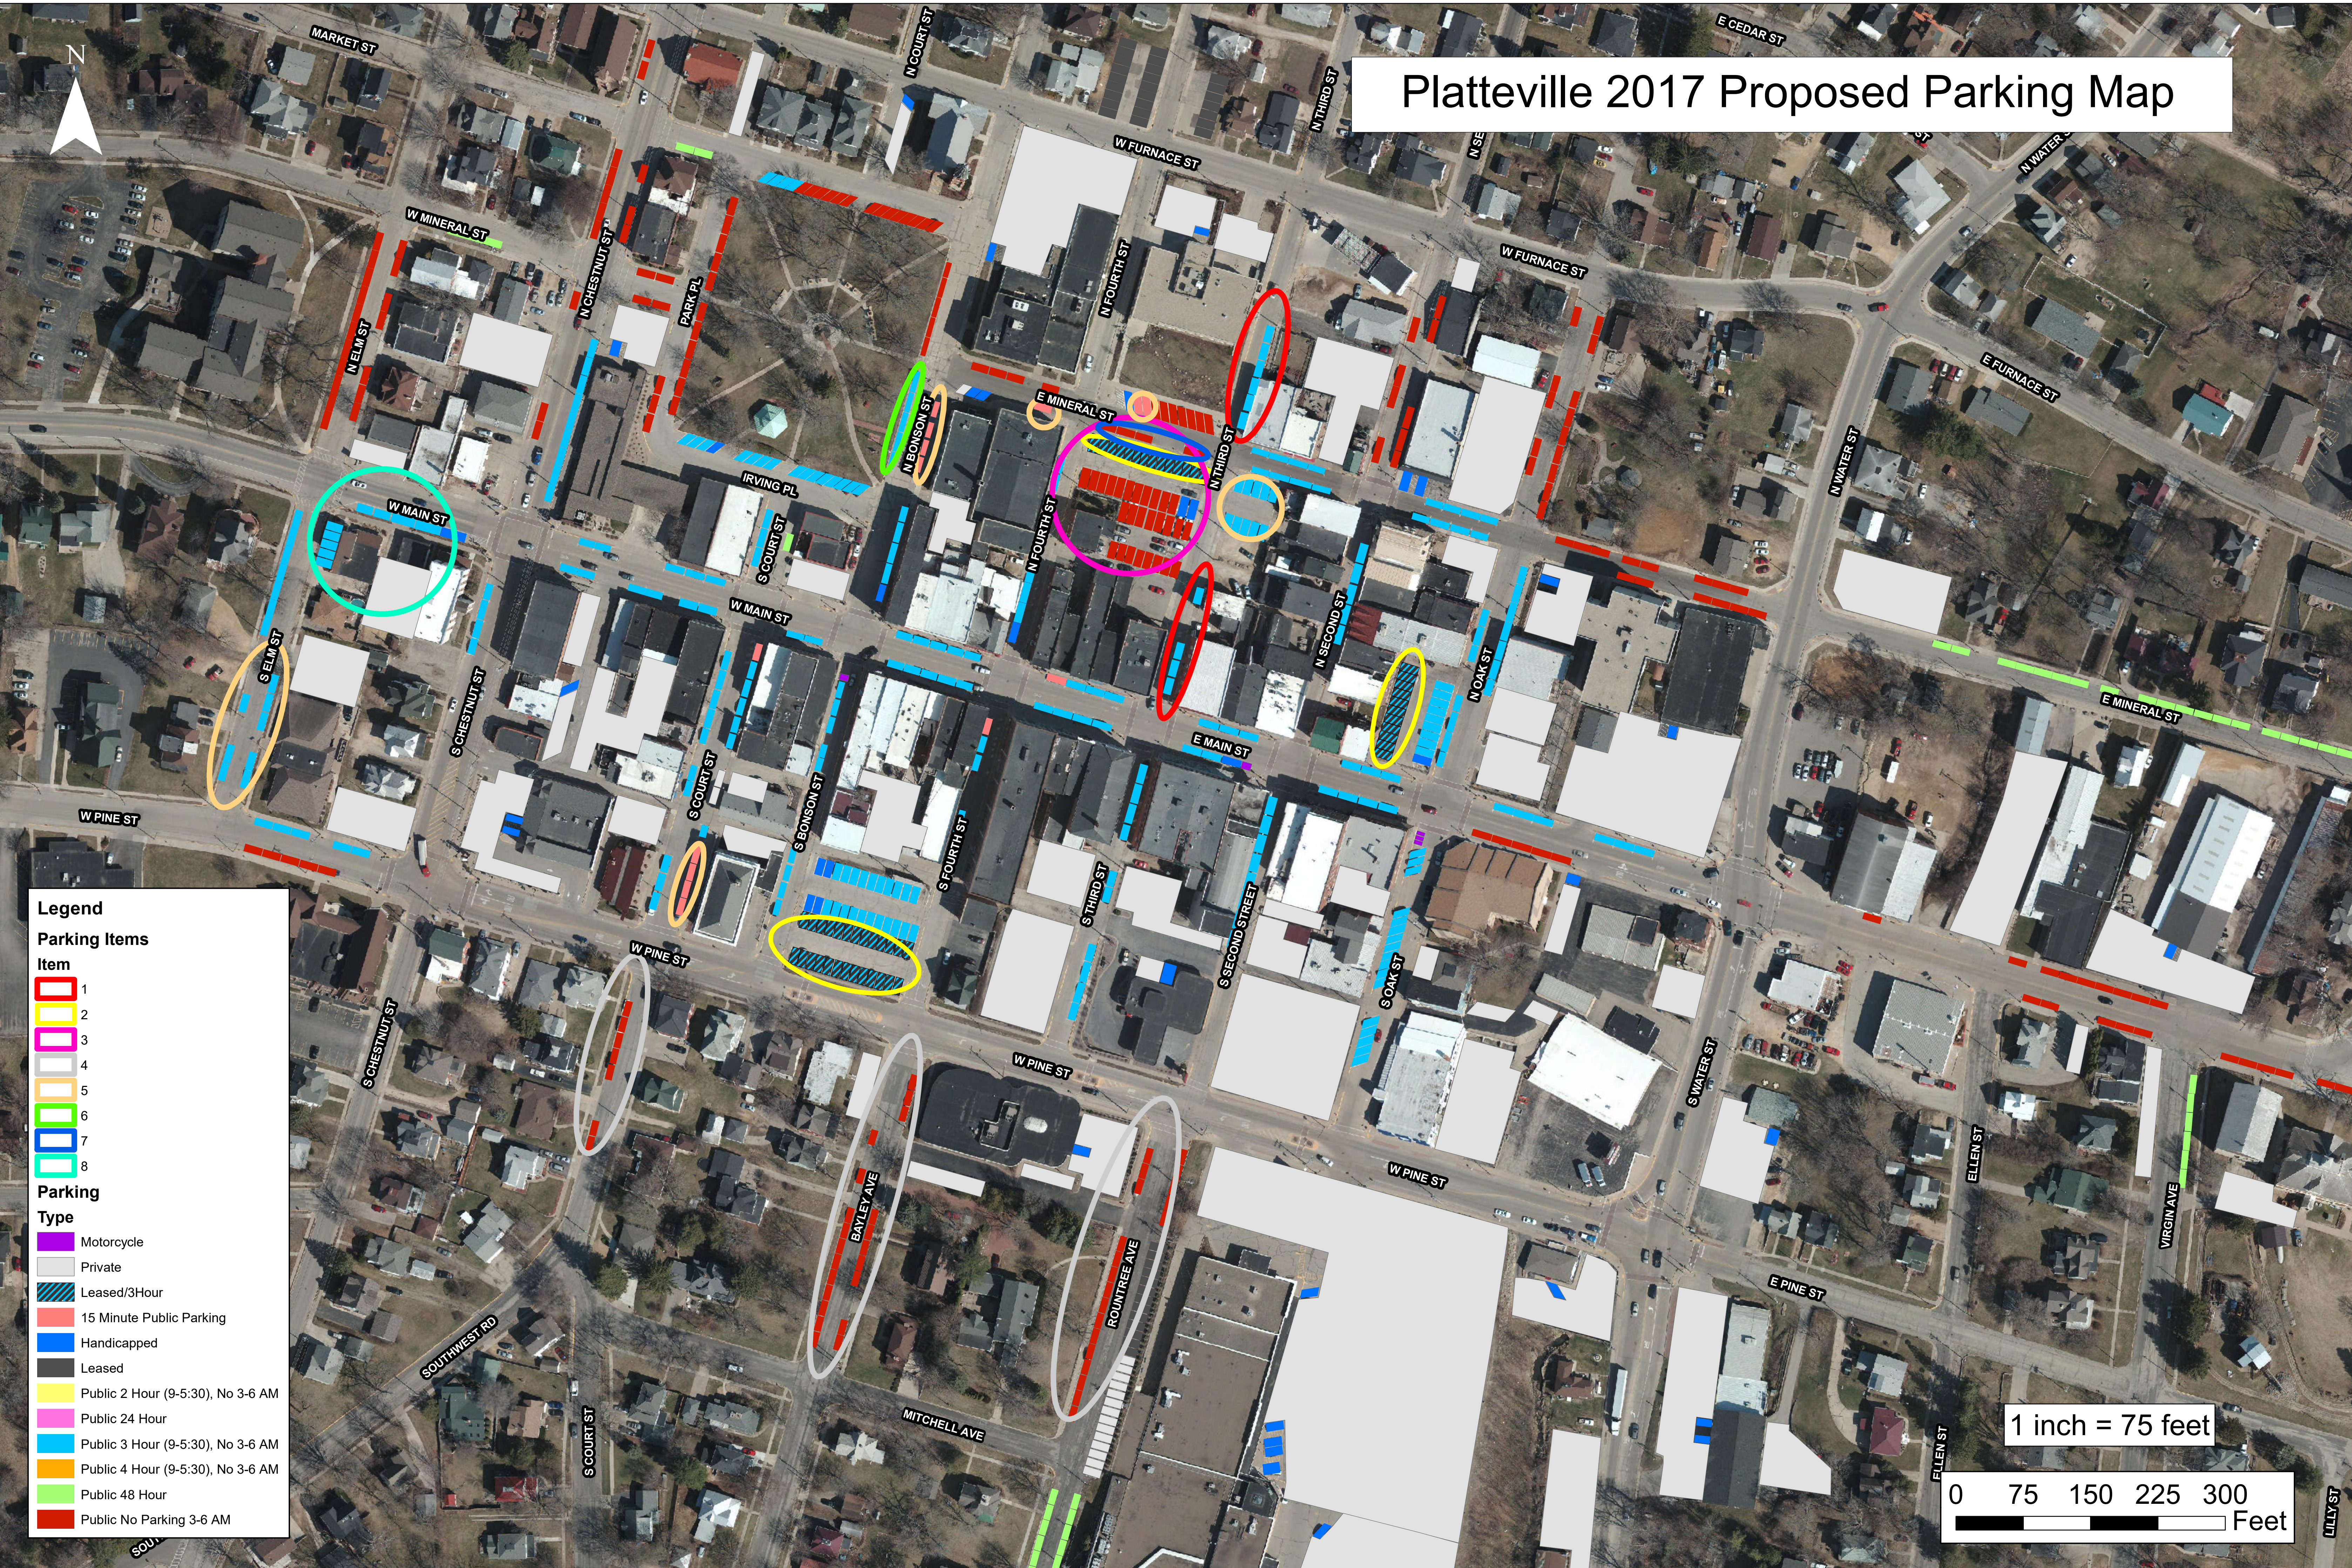

Platteville 2017 Proposed Parking Map

Legend

Parking Items

Red outline	1
Yellow outline	2
Pink outline	3
White outline	4
Orange outline	5
Light Green outline	6
Blue outline	7
Cyan outline	8

Parking Type

Purple fill	Motorcycle
White fill	Private
Blue diagonal lines	Leased/3Hour
Red diagonal lines	15 Minute Public Parking
Blue diagonal lines	Handicapped
Black diagonal lines	Leased
Yellow fill	Public 2 Hour (9-5:30), No 3-6 AM
Pink fill	Public 24 Hour
Cyan fill	Public 3 Hour (9-5:30), No 3-6 AM
Orange fill	Public 4 Hour (9-5:30), No 3-6 AM
Light Green fill	Public 48 Hour
Red fill	Public No Parking 3-6 AM

1 inch = 75 feet

0 75 150 225 300 Feet