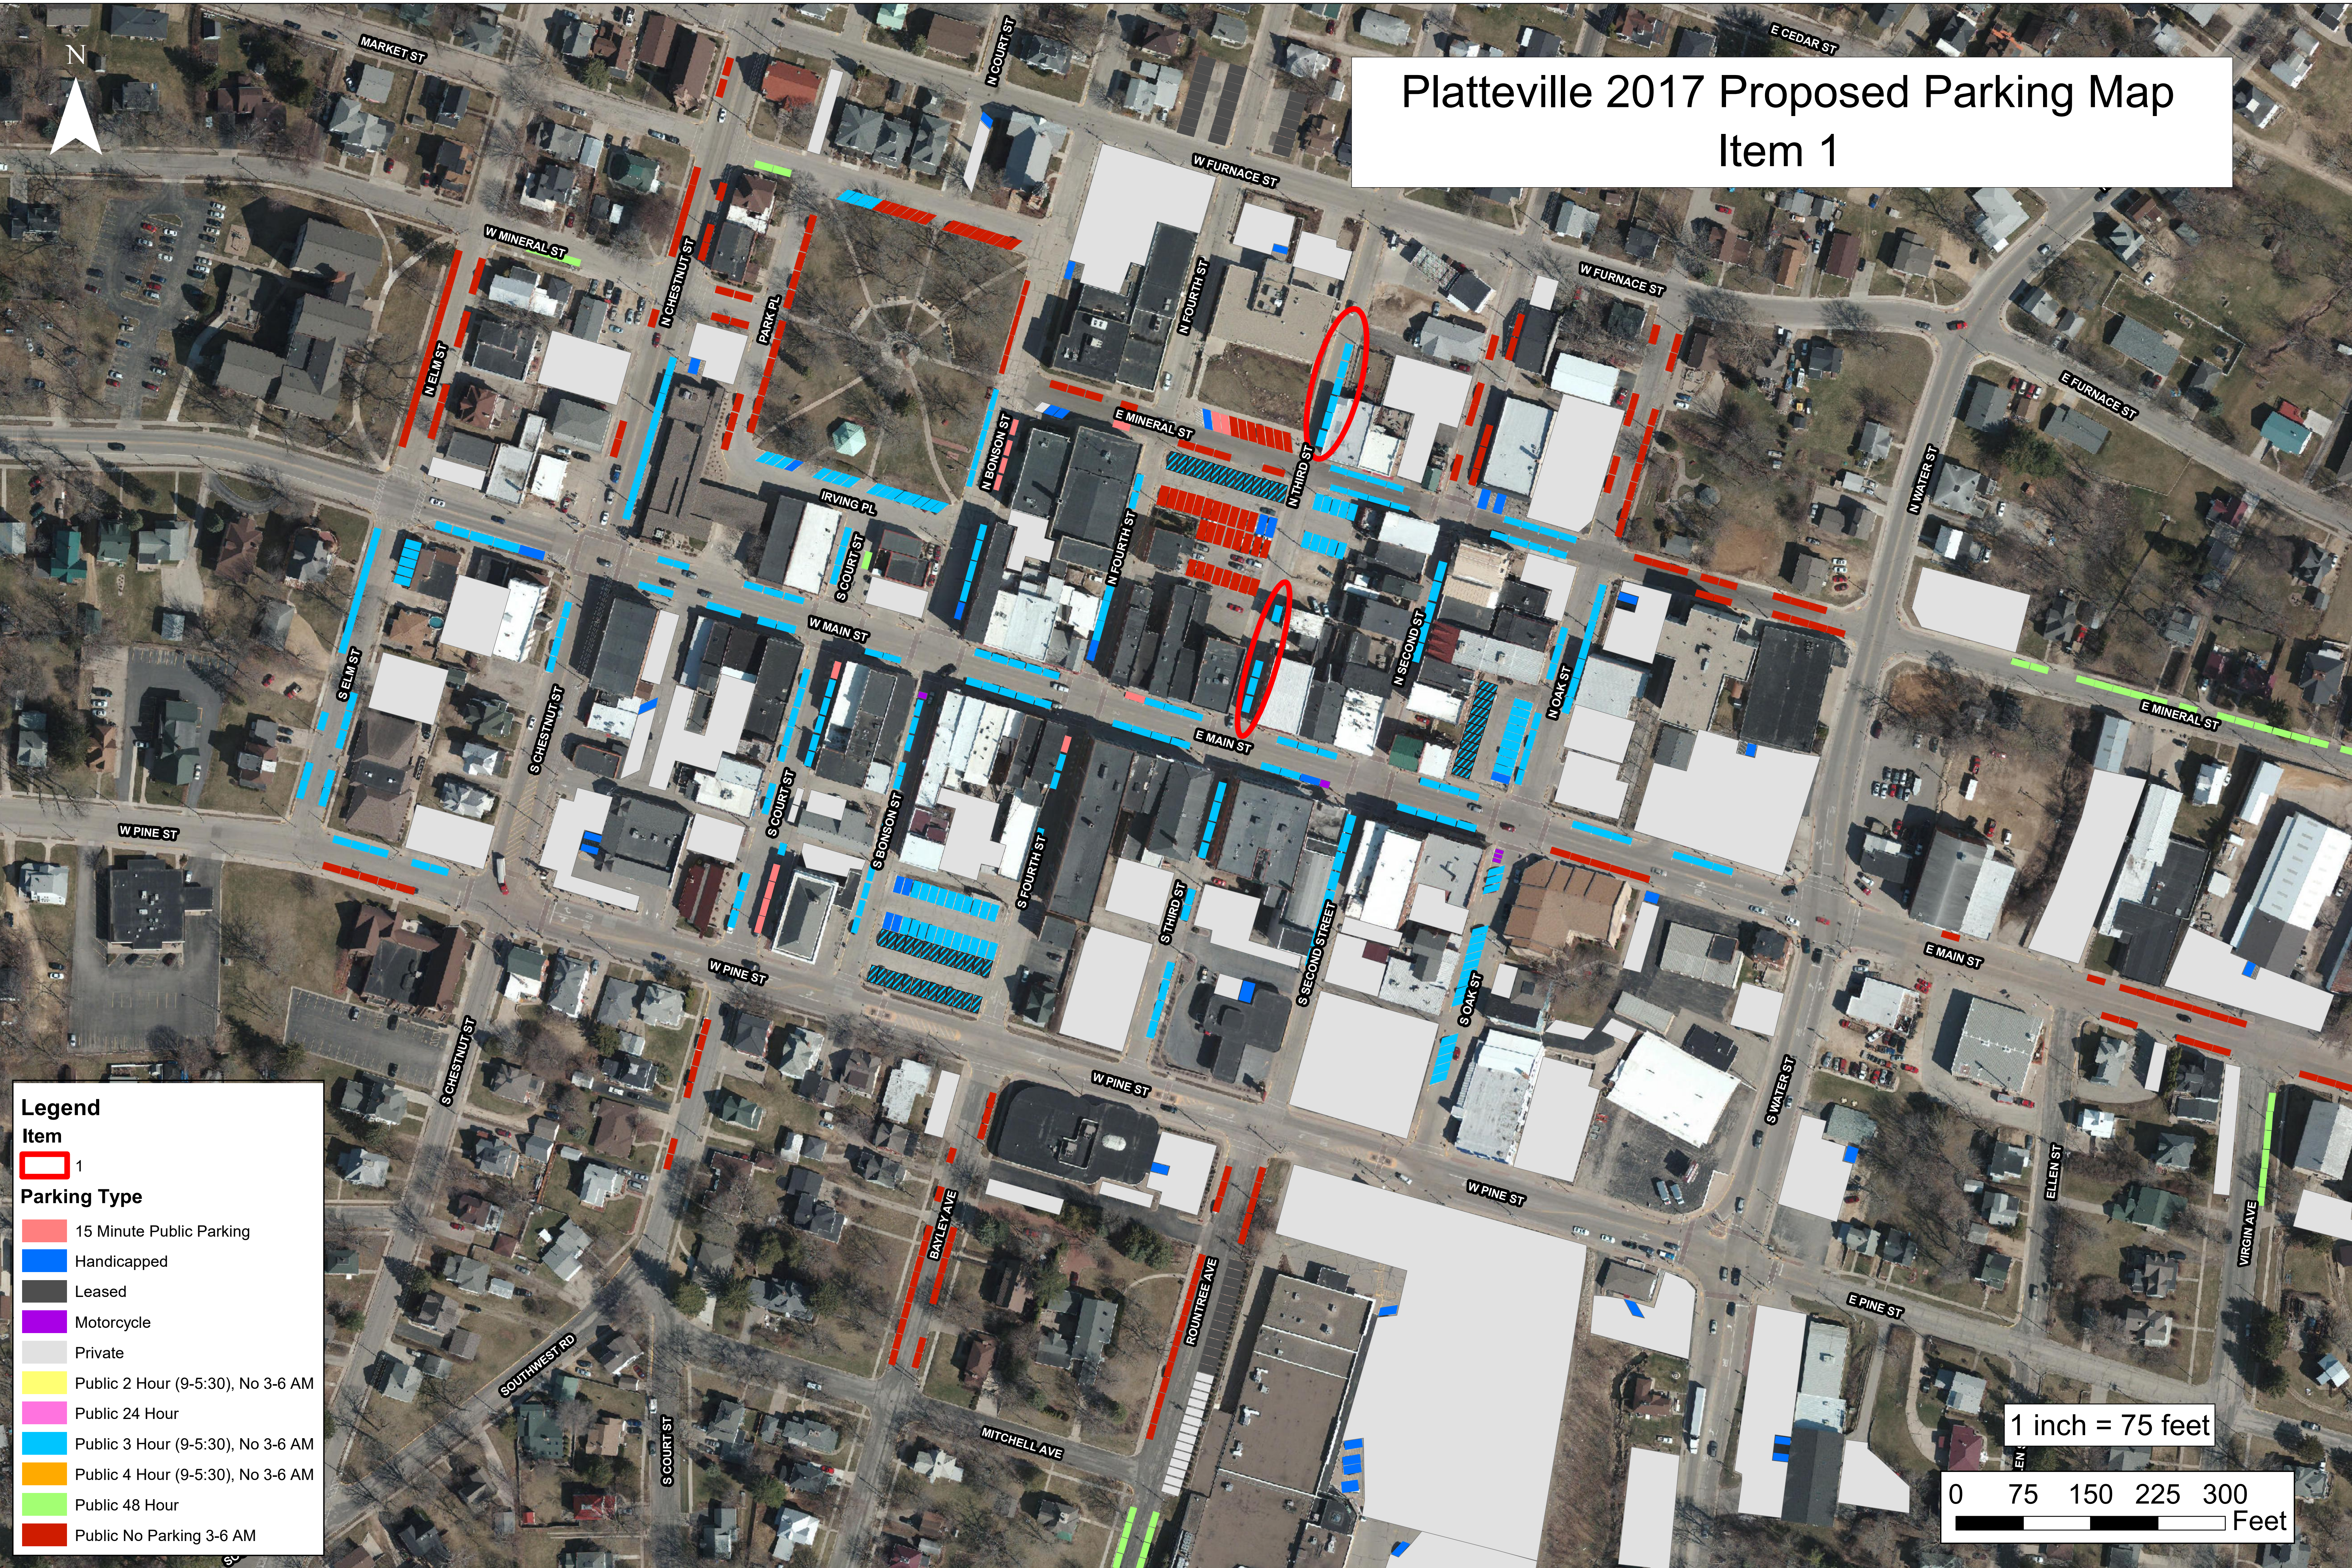

Platteville 2017 Proposed Parking Map Item 1

Legend

Item

1

Parking Type

- 15 Minute Public Parking
- Handicapped
- Leased
- Motorcycle
- Private
- Public 2 Hour (9-5:30), No 3-6 AM
- Public 24 Hour
- Public 3 Hour (9-5:30), No 3-6 AM
- Public 4 Hour (9-5:30), No 3-6 AM
- Public 48 Hour
- Public No Parking 3-6 AM