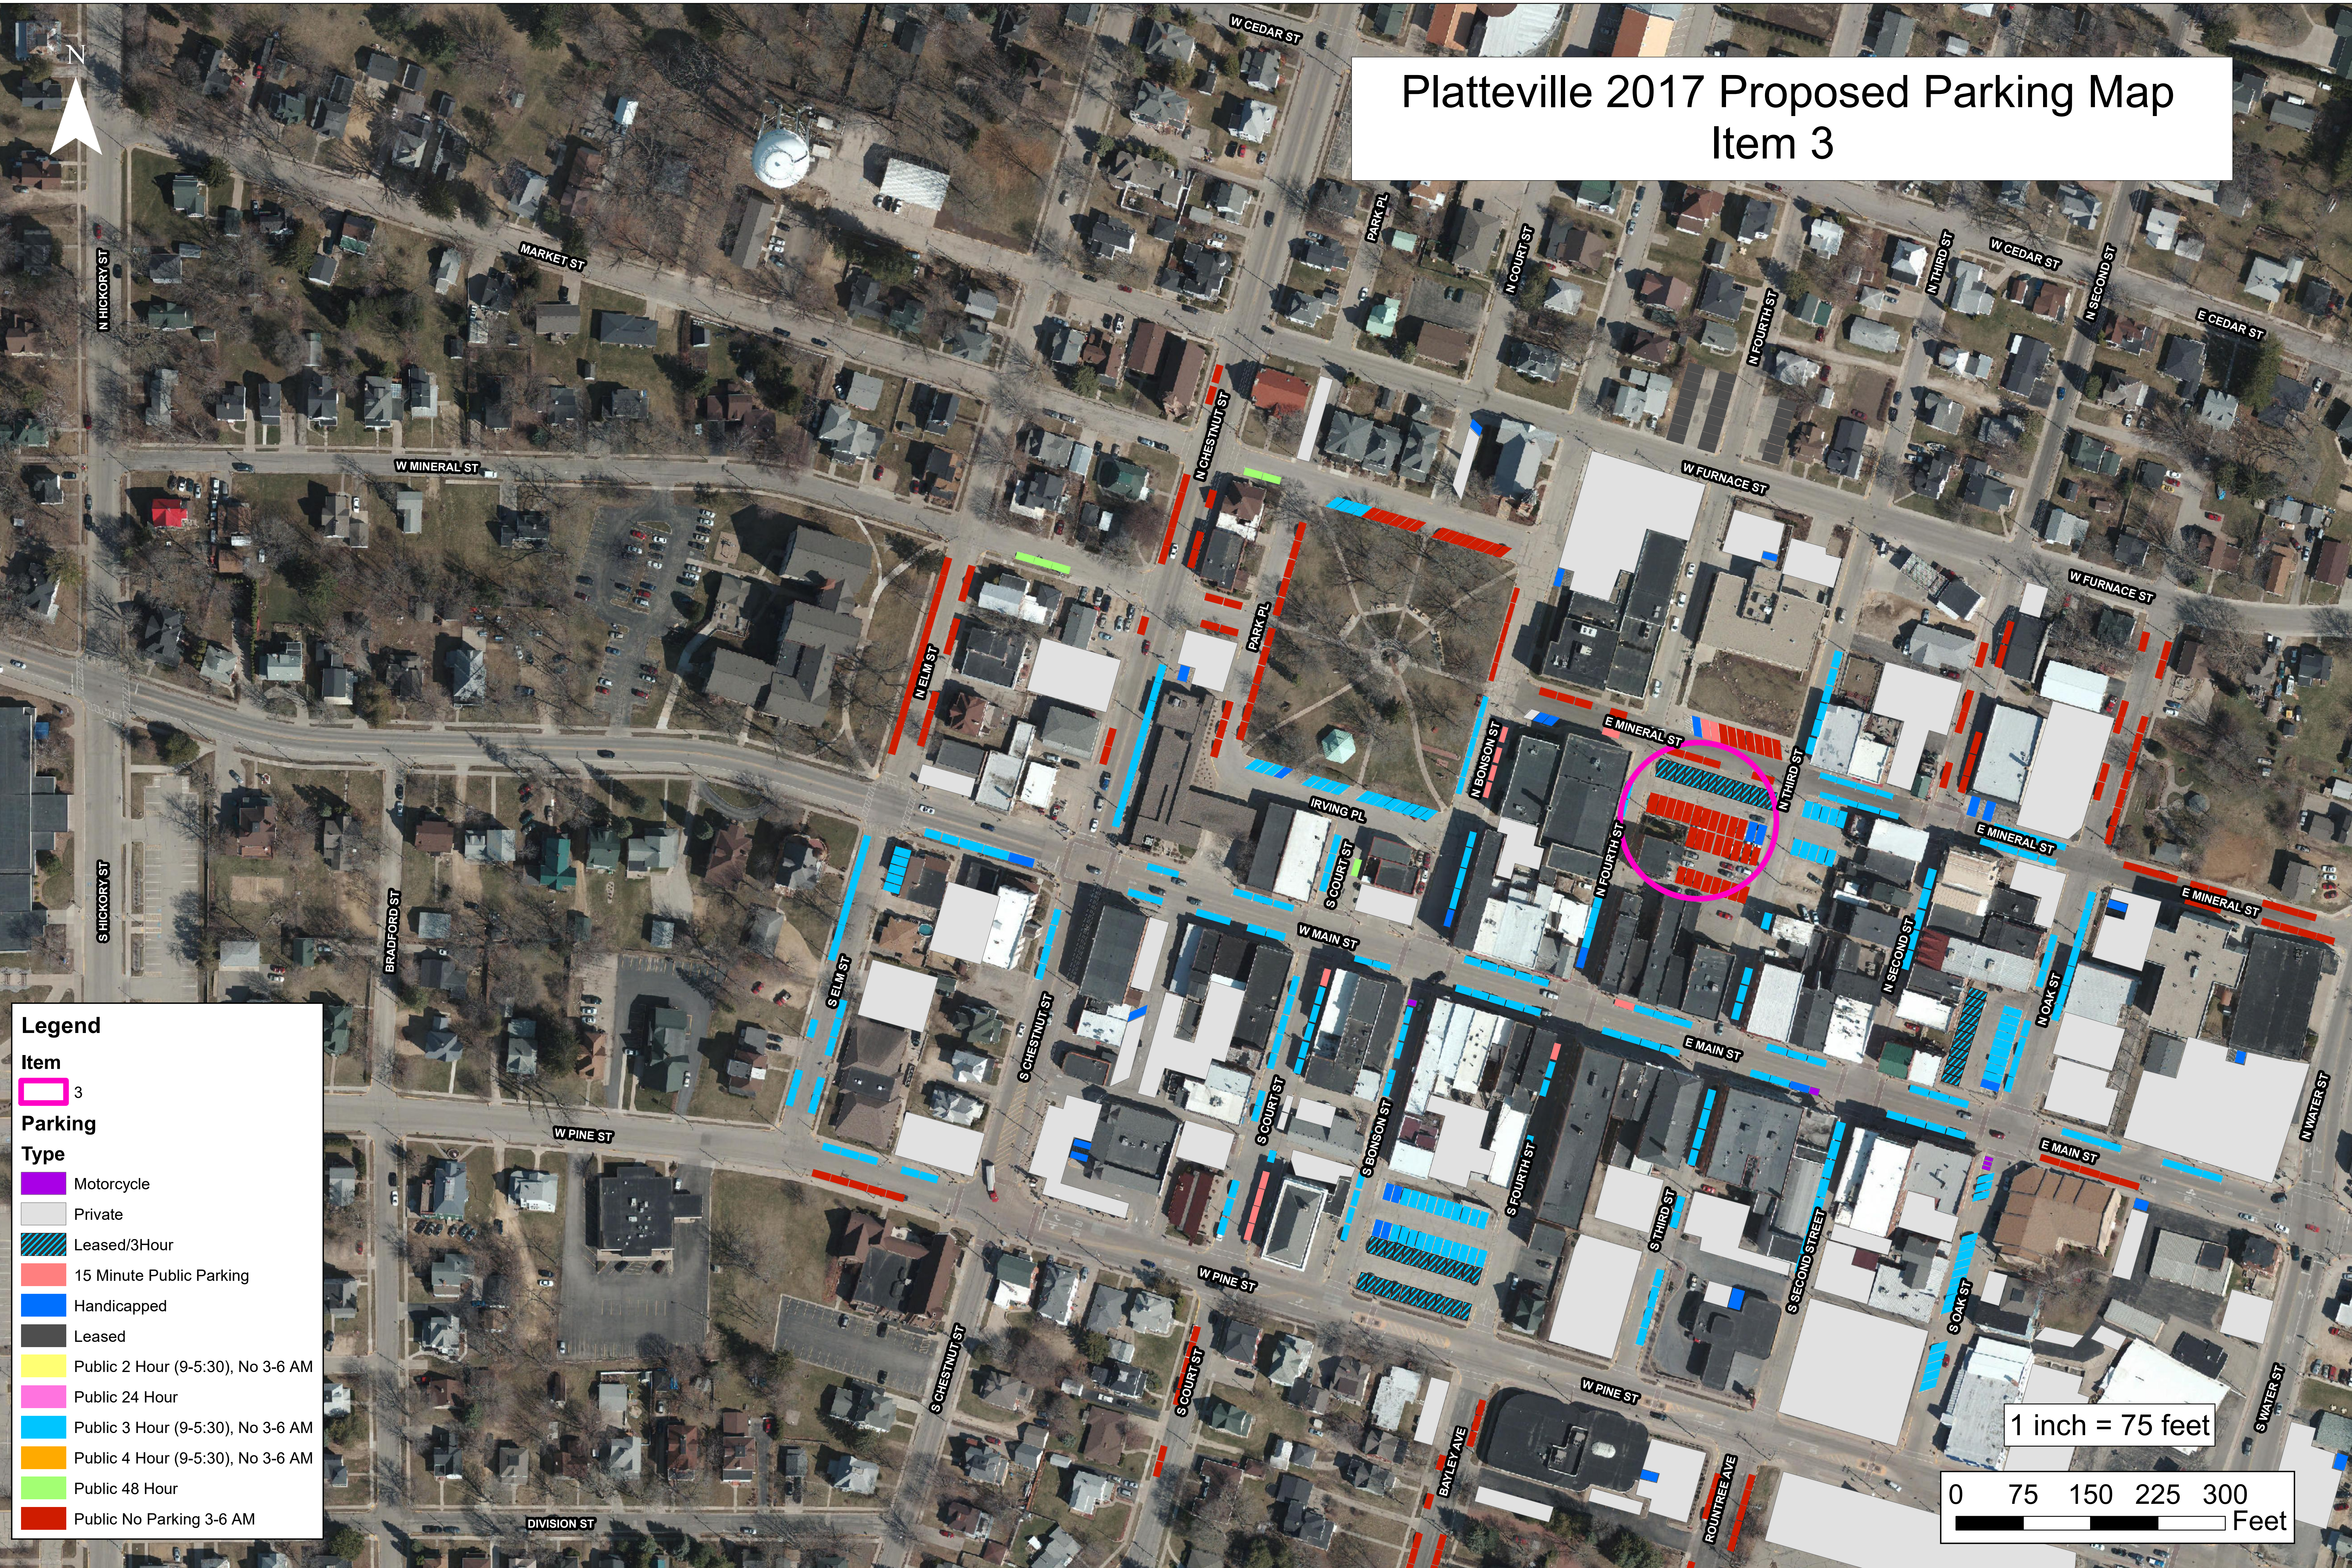

Platteville 2017 Proposed Parking Map Item 3

Legend

Item
3

Parking Type

- Motorcycle
- Private
- Leased/3Hour
- 15 Minute Public Parking
- Handicapped
- Leased
- Public 2 Hour (9-5:30), No 3-6 AM
- Public 24 Hour
- Public 3 Hour (9-5:30), No 3-6 AM
- Public 4 Hour (9-5:30), No 3-6 AM
- Public 48 Hour
- Public No Parking 3-6 AM

1 inch = 75 feet