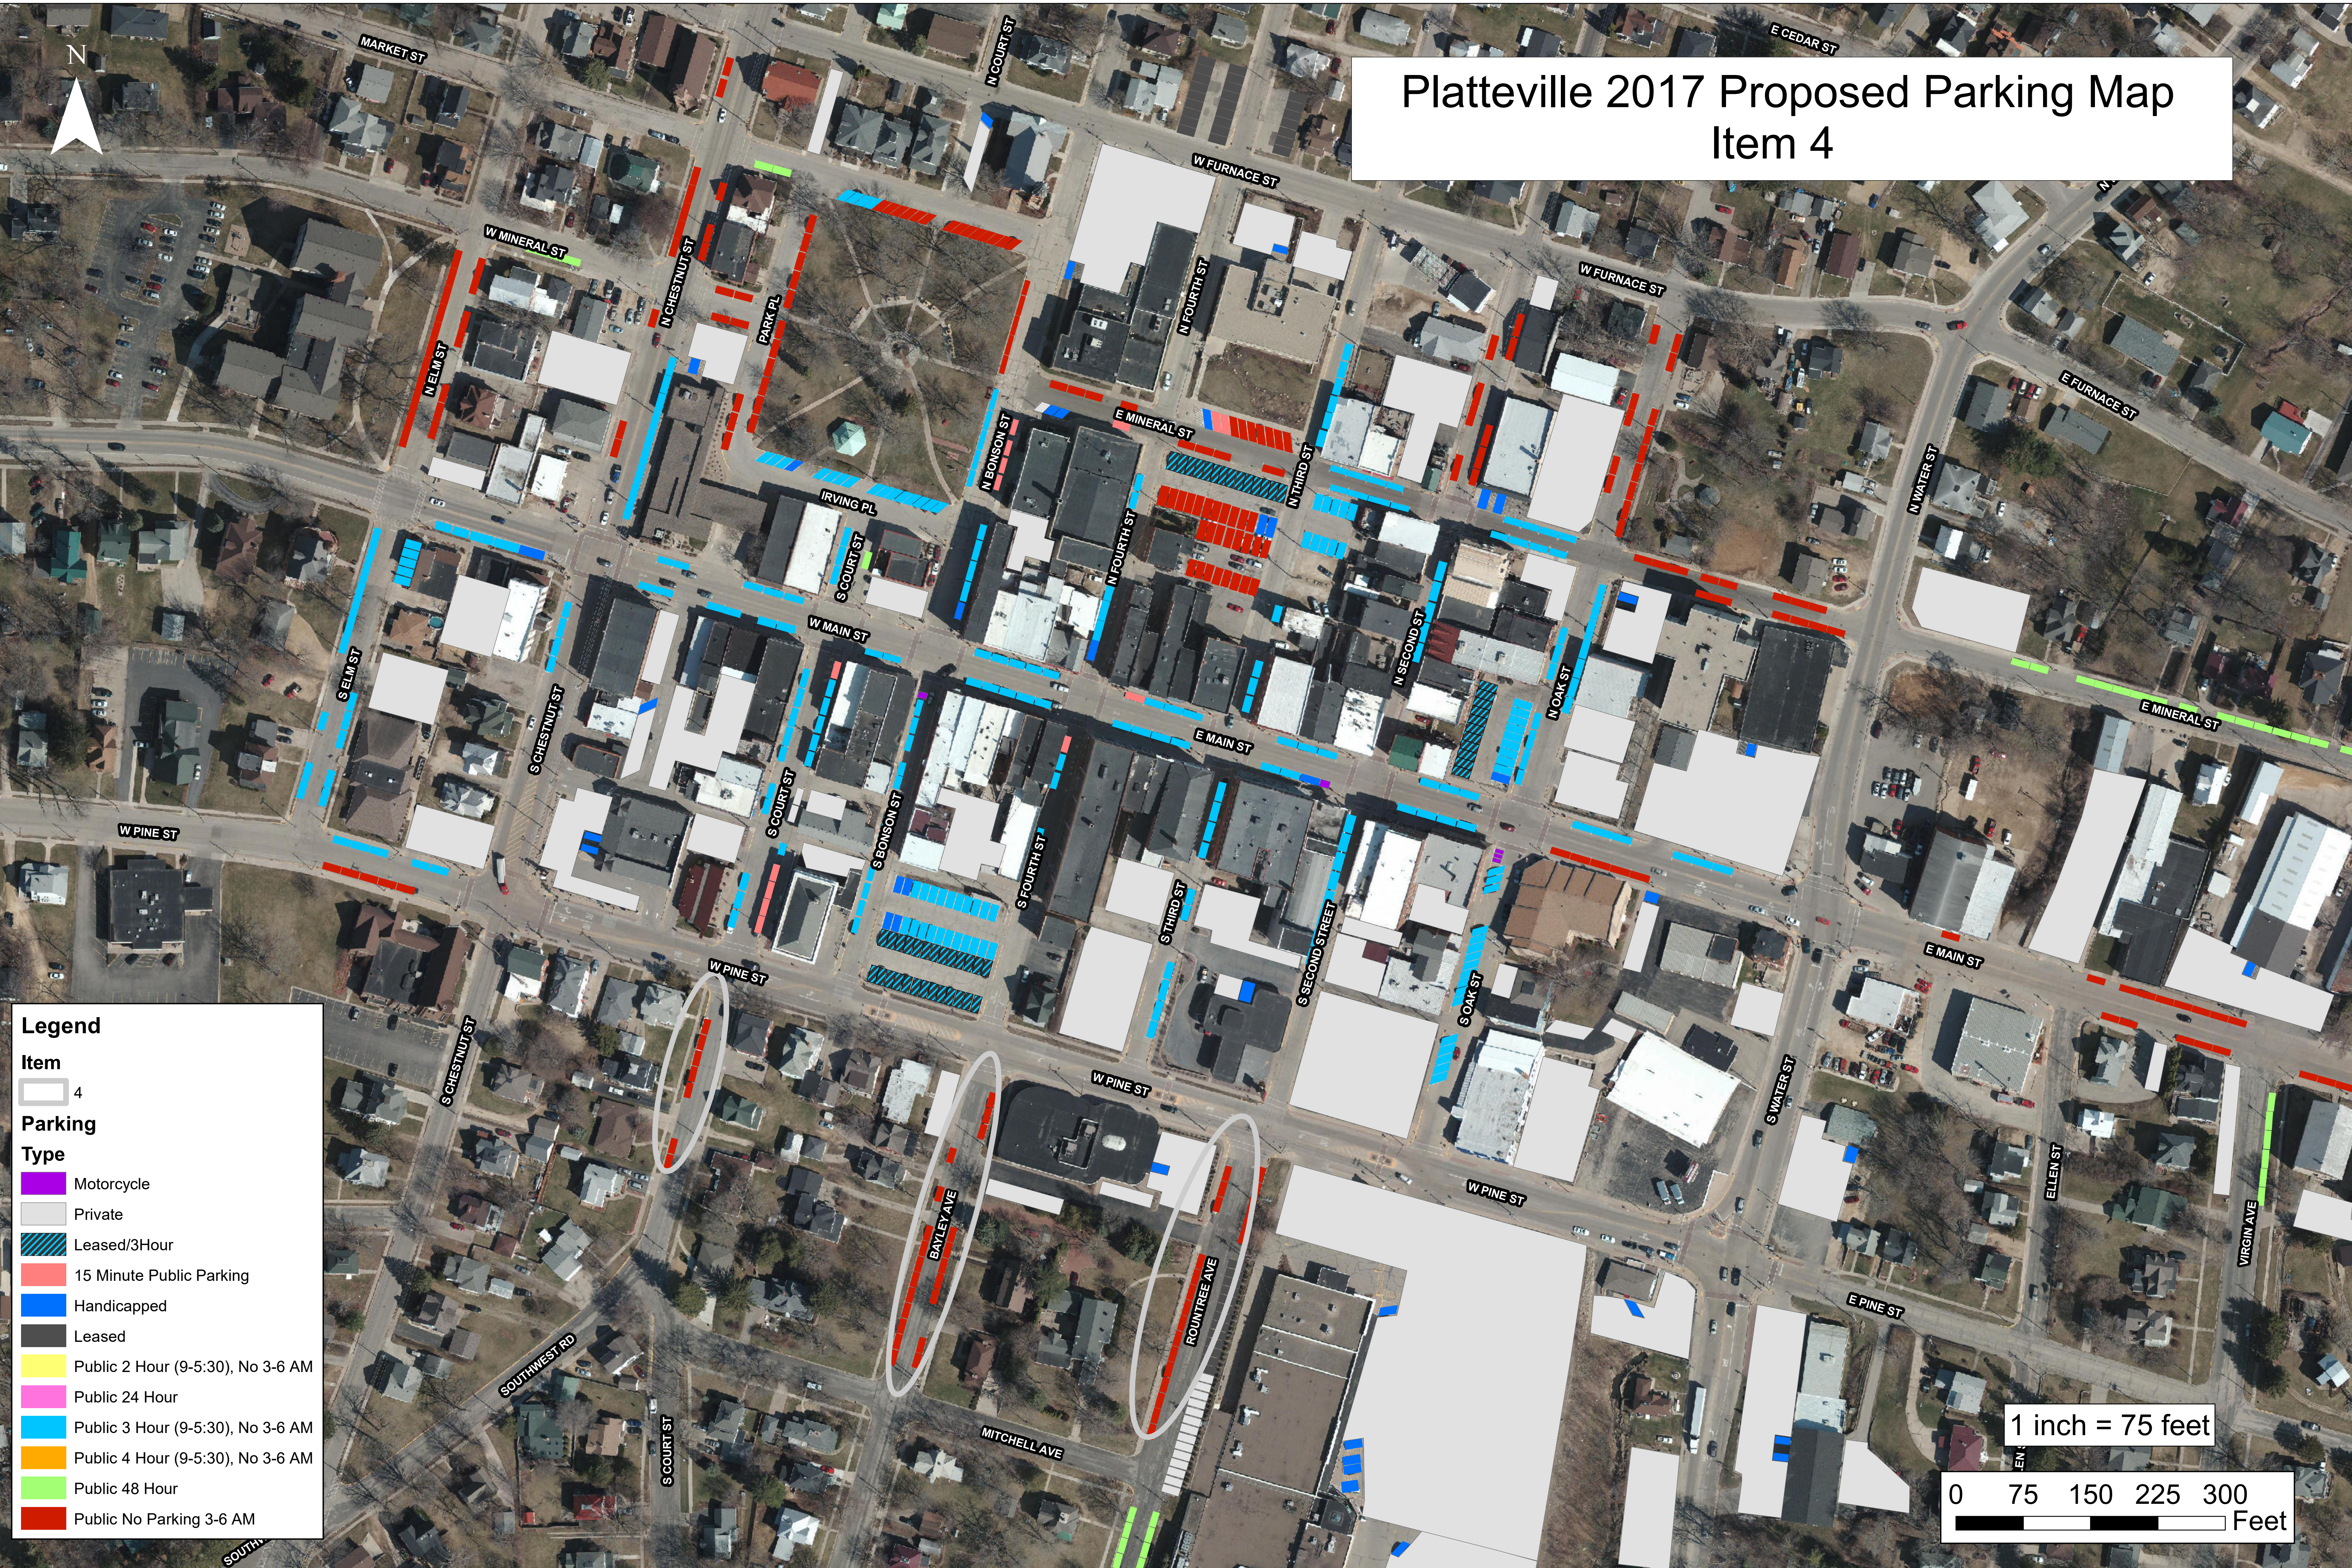

Platteville 2017 Proposed Parking Map Item 4

Legend

Item
 4

Parking Type

- Motorcycle
- Private
- Leased/3Hour
- 15 Minute Public Parking
- Handicapped
- Leased
- Public 2 Hour (9-5:30), No 3-6 AM
- Public 24 Hour
- Public 3 Hour (9-5:30), No 3-6 AM
- Public 4 Hour (9-5:30), No 3-6 AM
- Public 48 Hour
- Public No Parking 3-6 AM