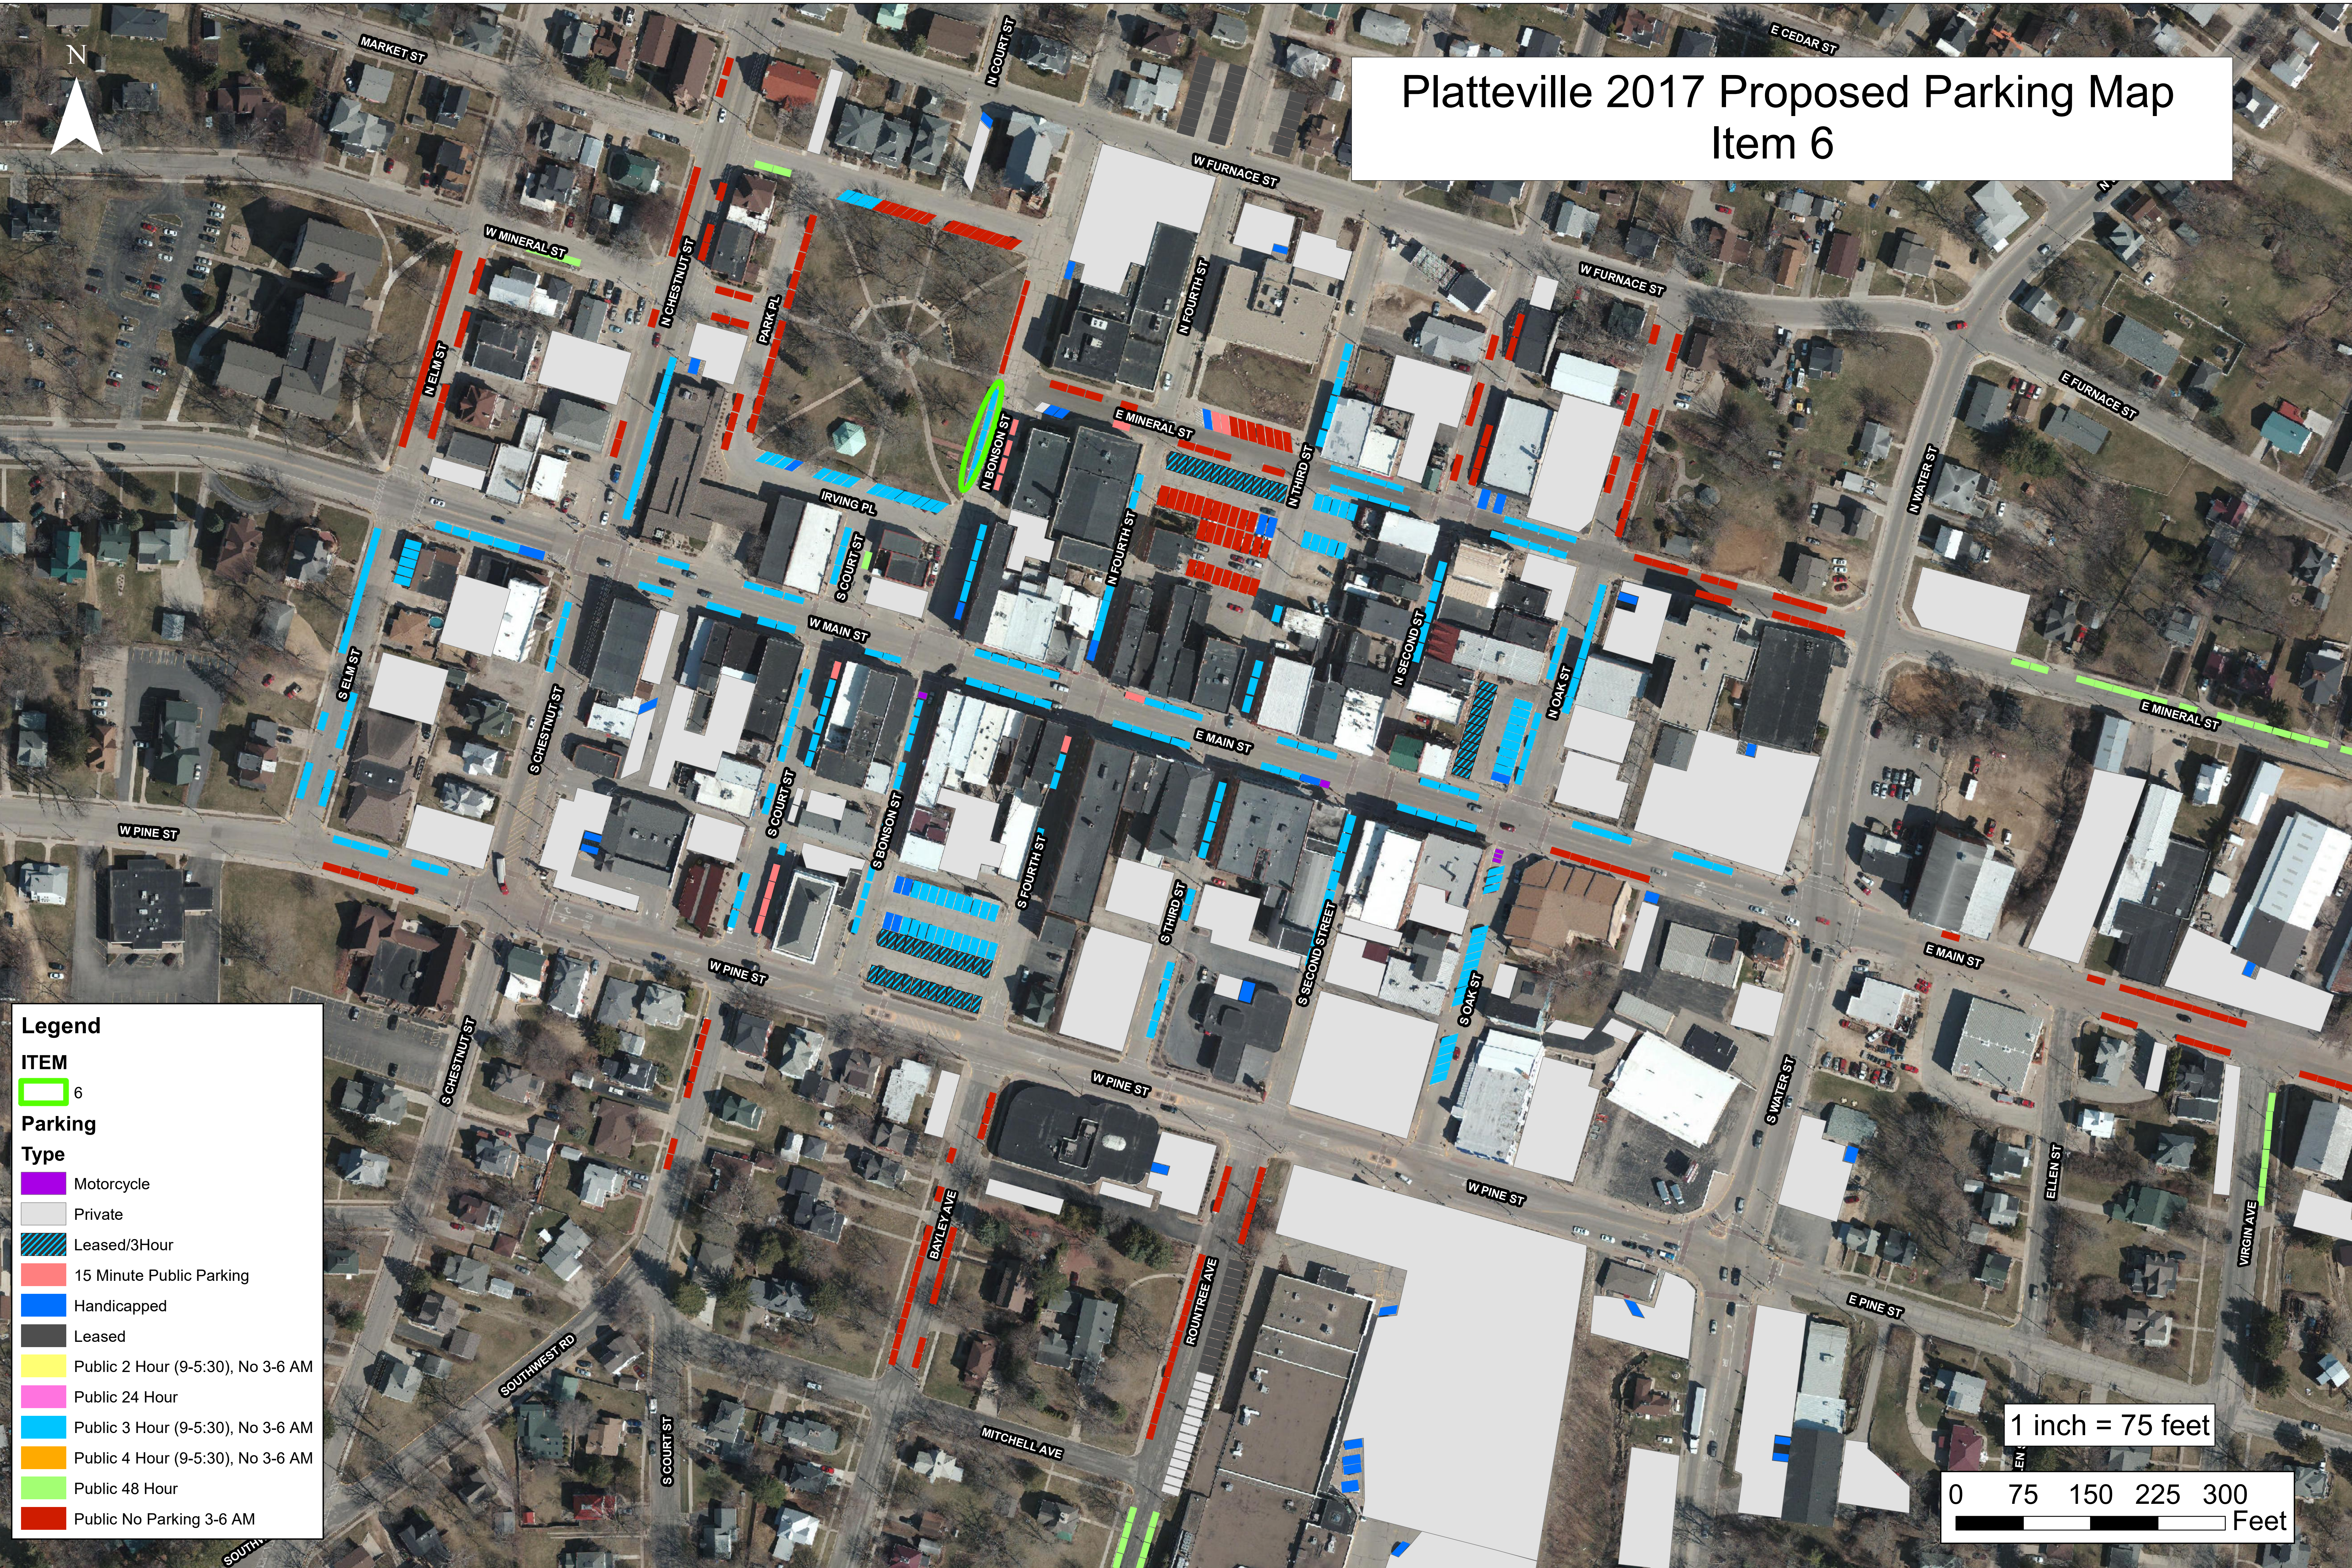

# Platteville 2017 Proposed Parking Map Item 6

**Legend**

**ITEM**  
 6

**Parking Type**

- Motorcycle
- Private
- Leased/3Hour
- 15 Minute Public Parking
- Handicapped
- Leased
- Public 2 Hour (9-5:30), No 3-6 AM
- Public 24 Hour
- Public 3 Hour (9-5:30), No 3-6 AM
- Public 4 Hour (9-5:30), No 3-6 AM
- Public 48 Hour
- Public No Parking 3-6 AM