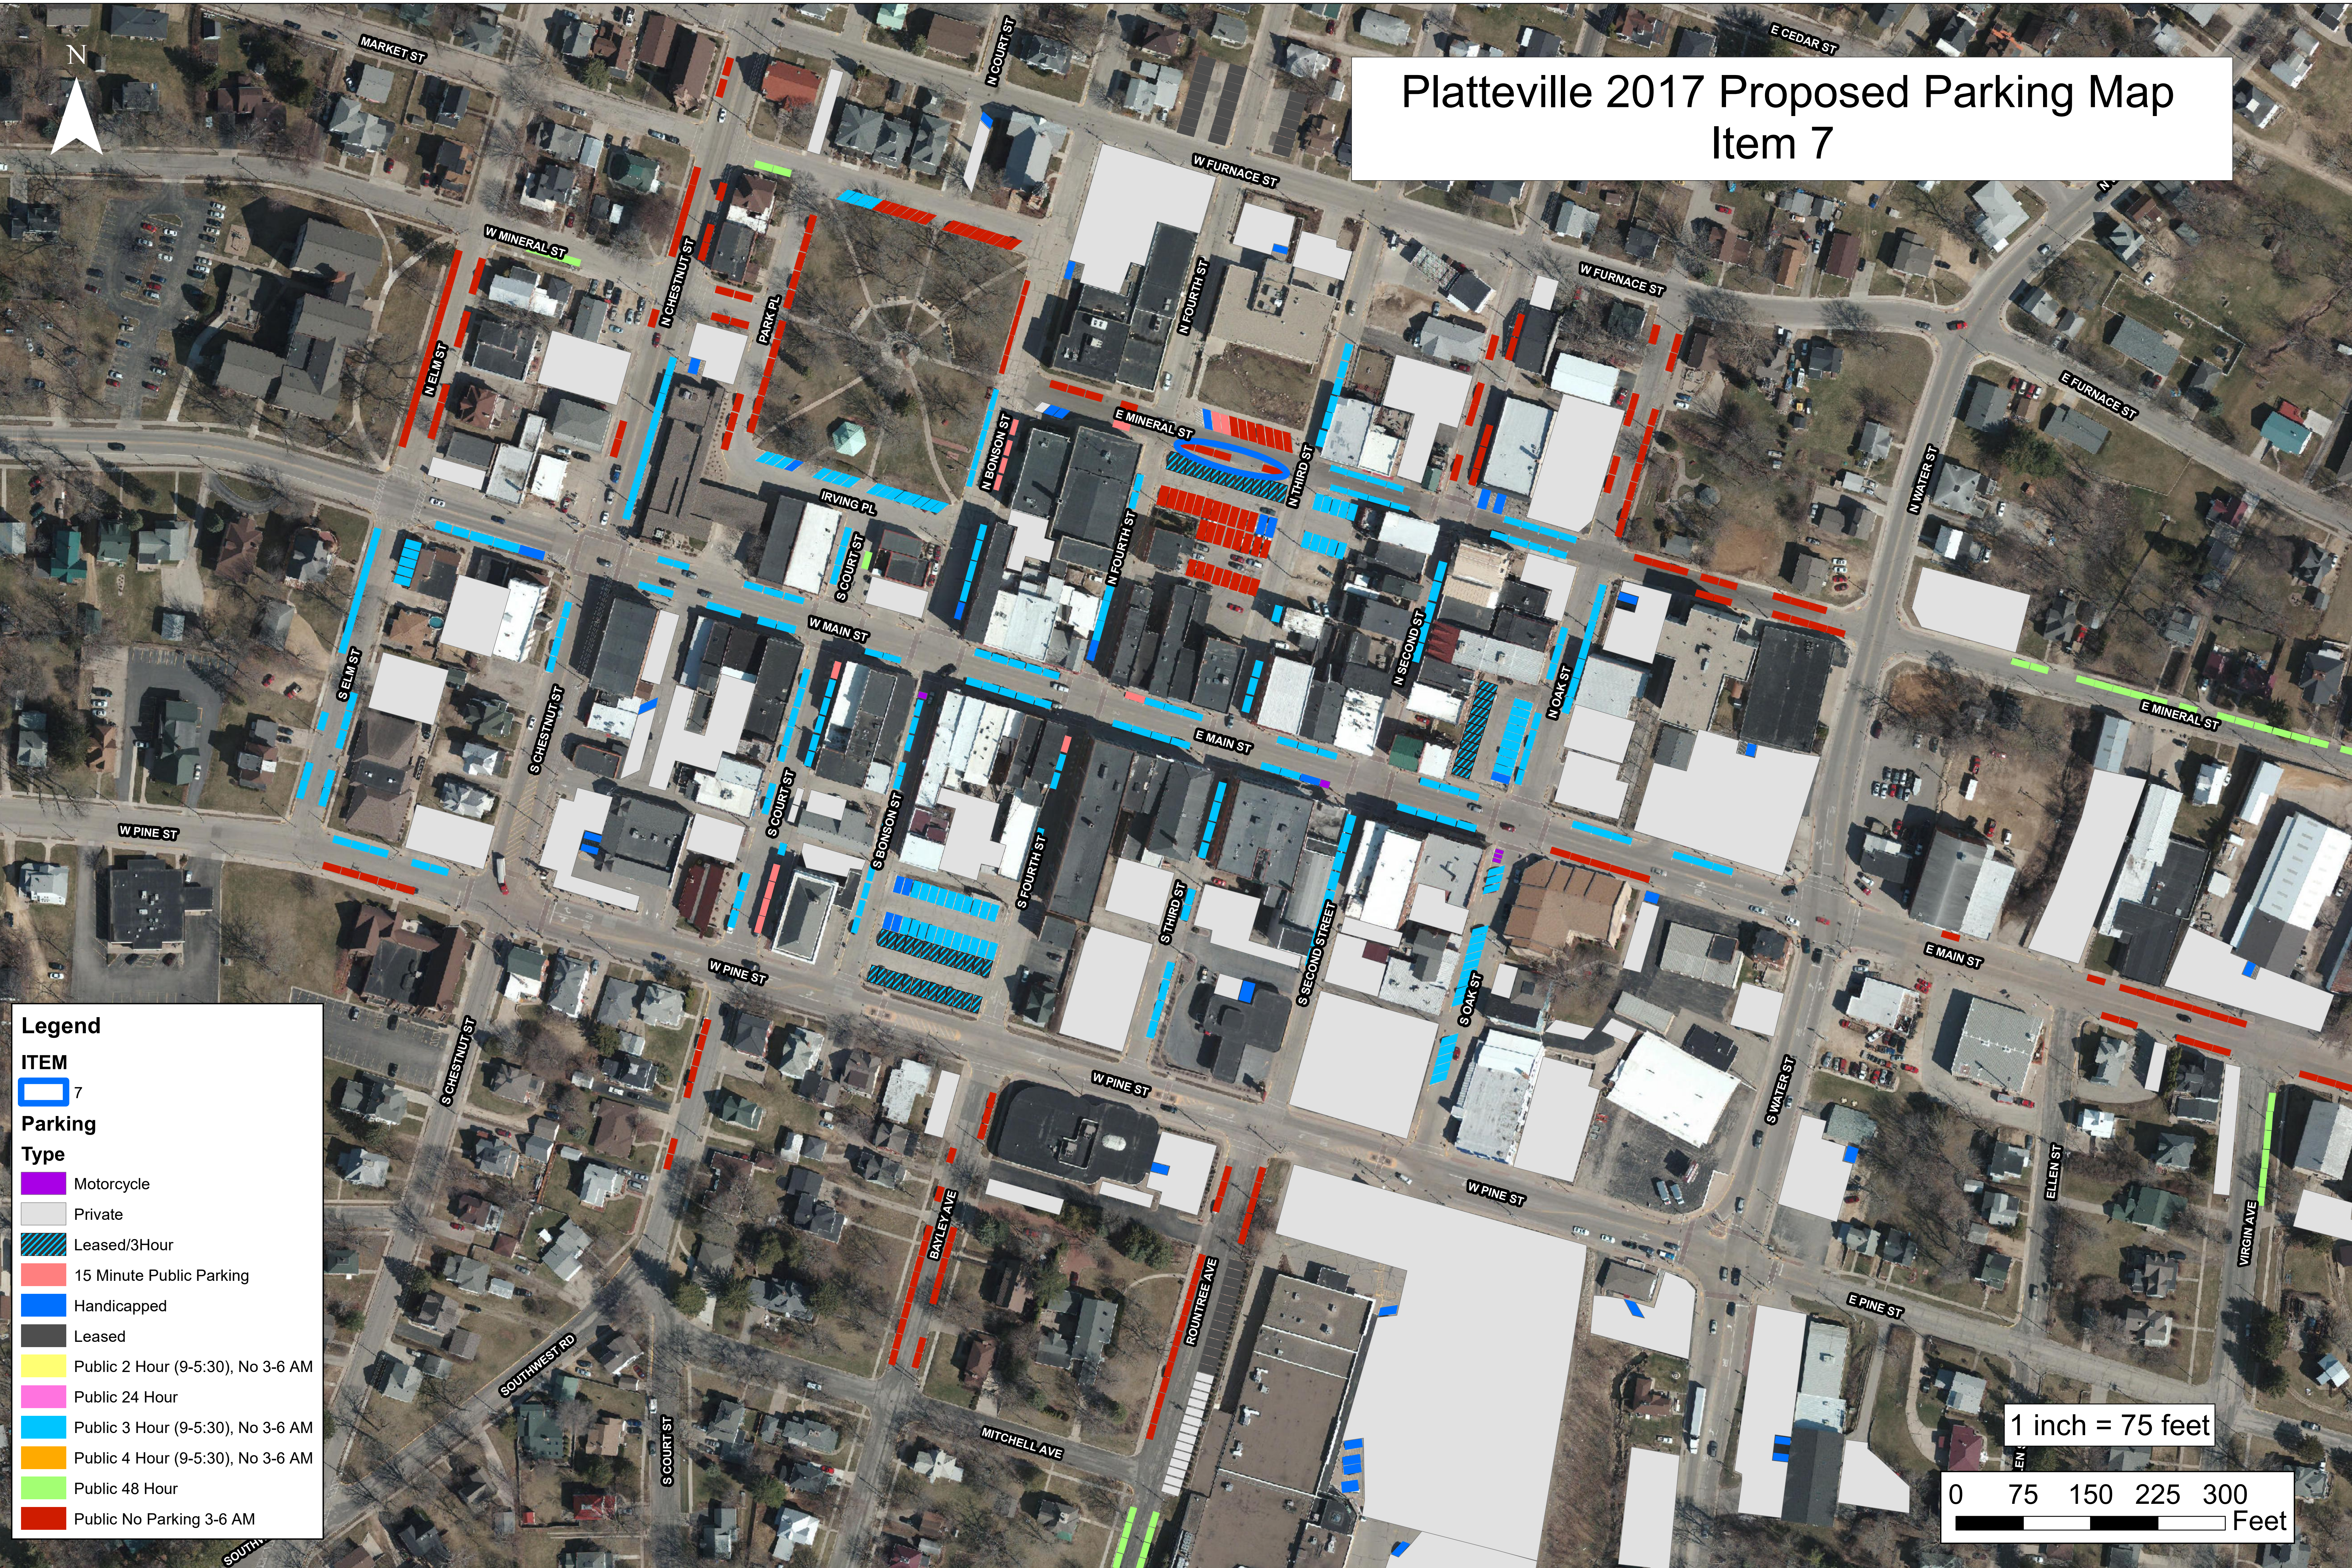

# Platteville 2017 Proposed Parking Map Item 7

**Legend**

**ITEM**

 7

**Parking Type**

-  Motorcycle
-  Private
-  Leased/3Hour
-  15 Minute Public Parking
-  Handicapped
-  Leased
-  Public 2 Hour (9-5:30), No 3-6 AM
-  Public 24 Hour
-  Public 3 Hour (9-5:30), No 3-6 AM
-  Public 4 Hour (9-5:30), No 3-6 AM
-  Public 48 Hour
-  Public No Parking 3-6 AM

1 inch = 75 feet

0 75 150 225 300 Feet