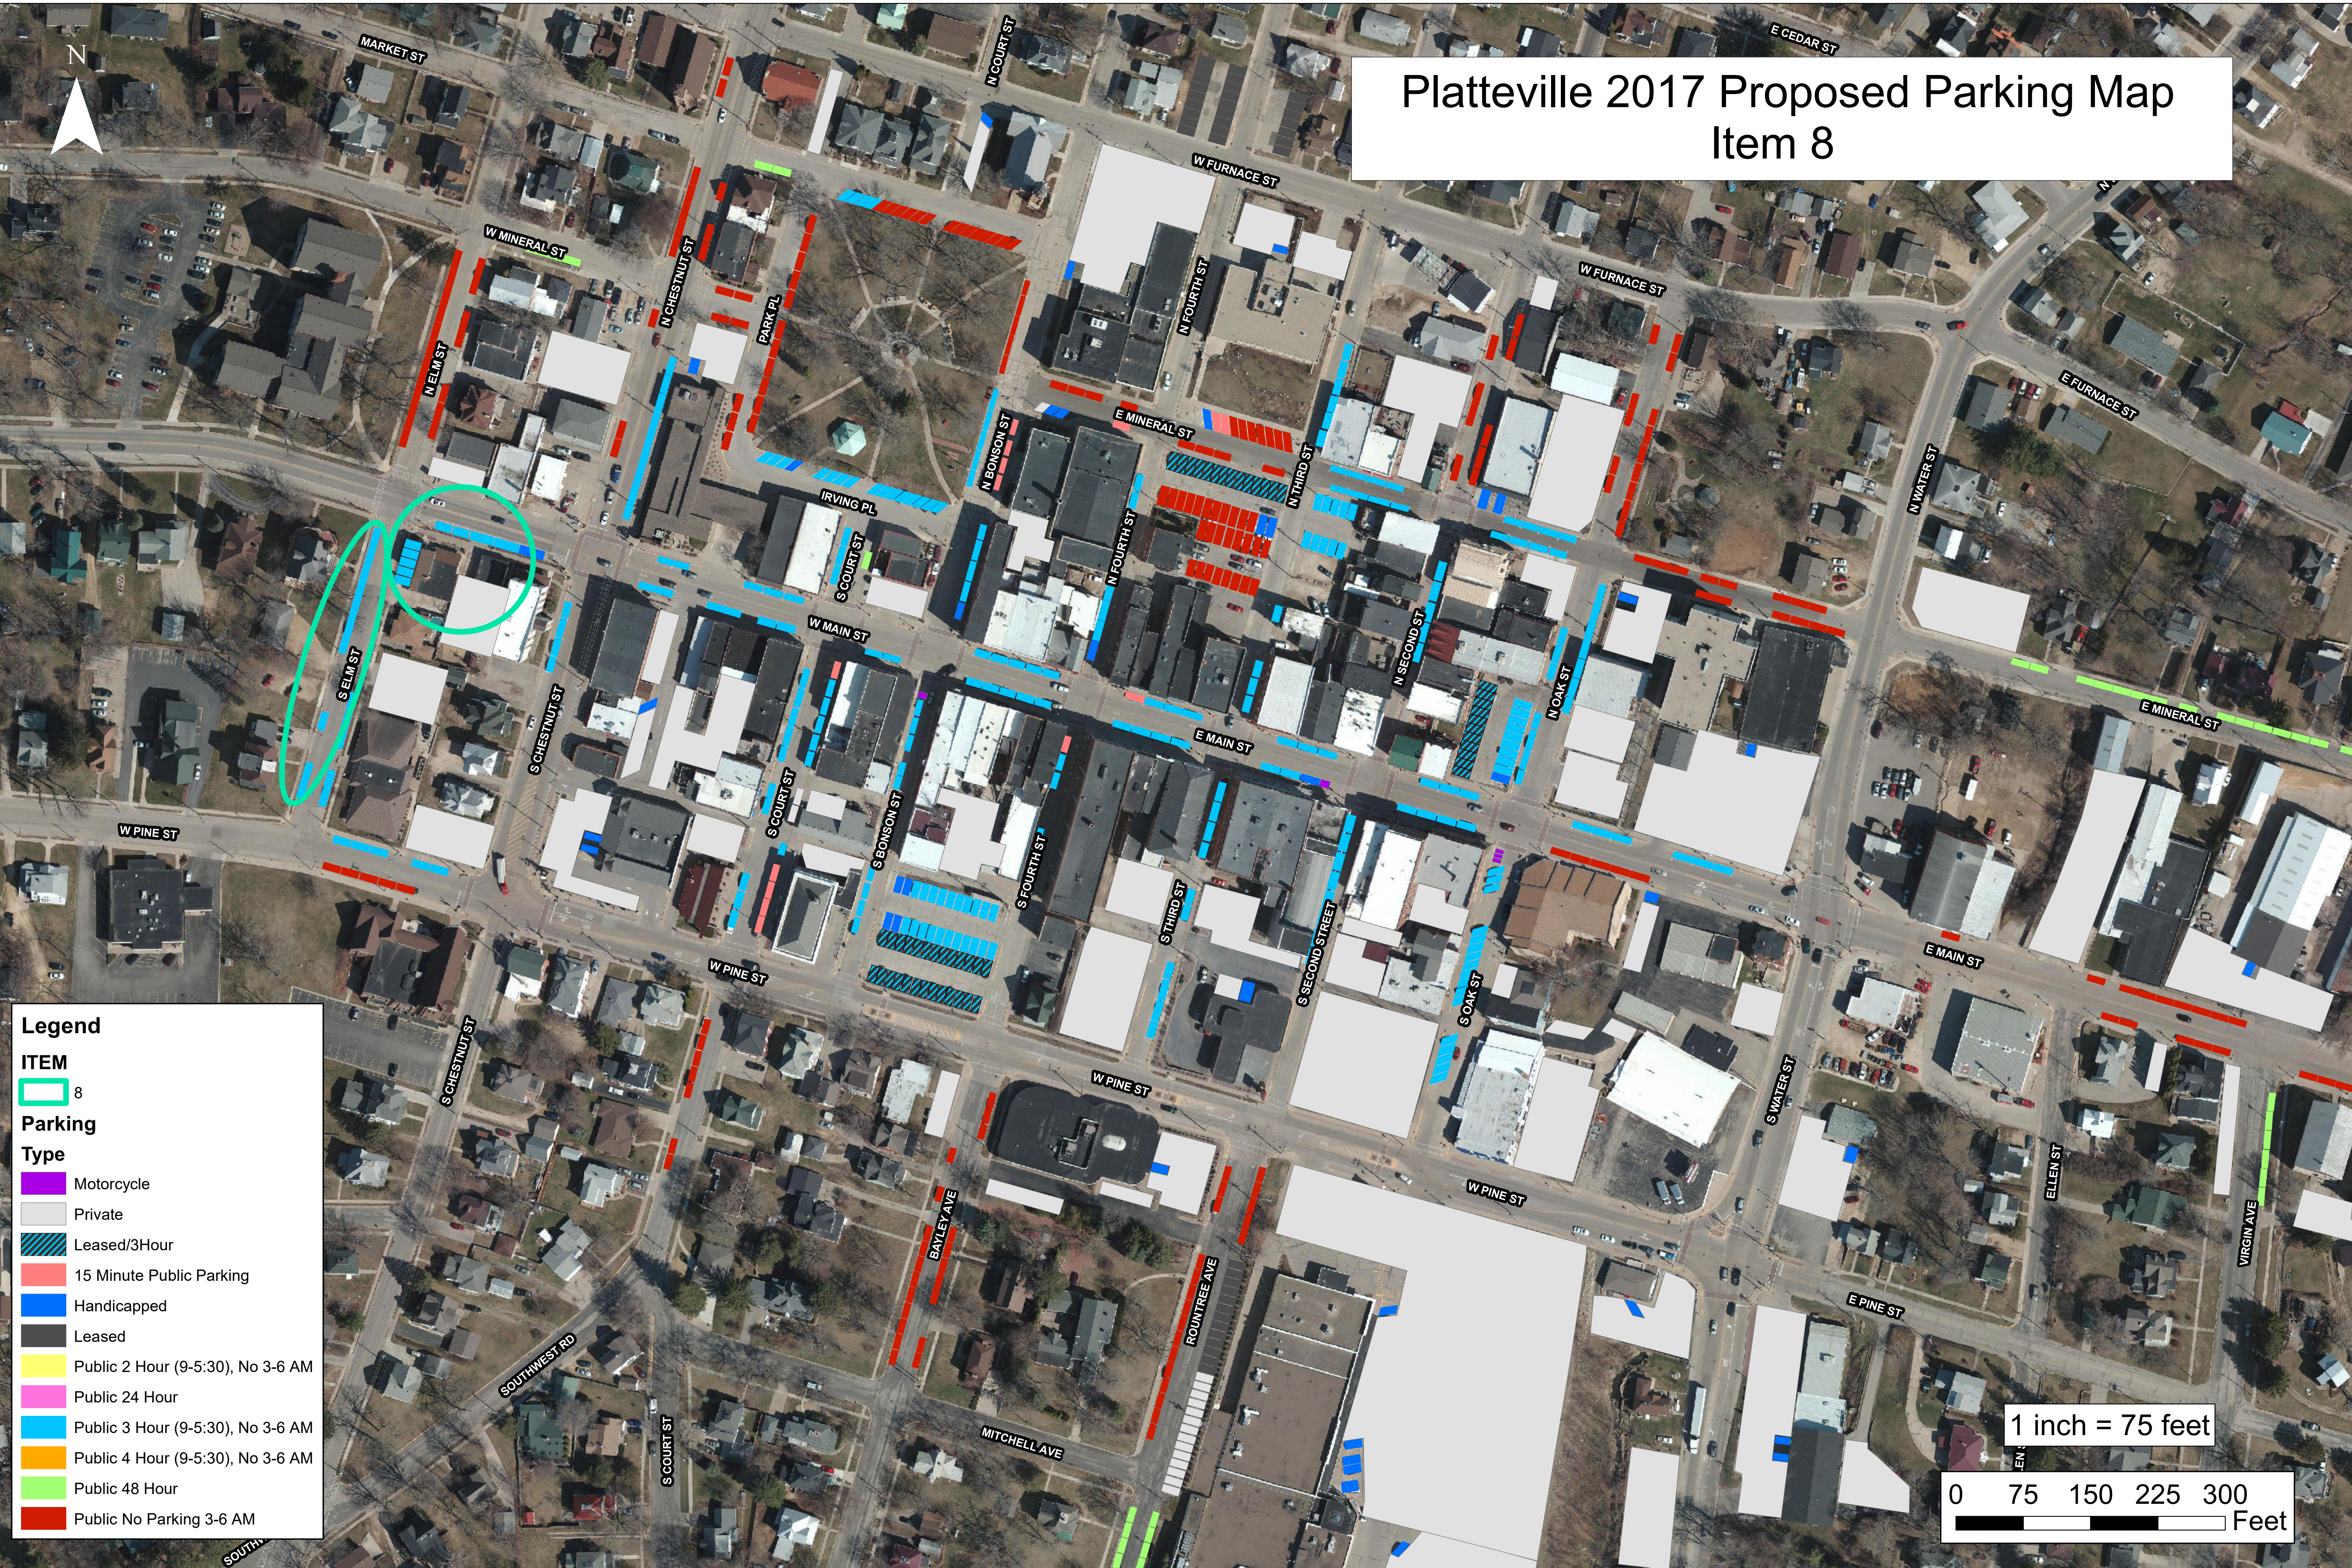

Platteville 2017 Proposed Parking Map Item 8

Legend

ITEM
 8

Parking Type

- Motorcycle
- Private
- Leased/3Hour
- 15 Minute Public Parking
- Handicapped
- Leased
- Public 2 Hour (9-5:30), No 3-6 AM
- Public 24 Hour
- Public 3 Hour (9-5:30), No 3-6 AM
- Public 4 Hour (9-5:30), No 3-6 AM
- Public 48 Hour
- Public No Parking 3-6 AM