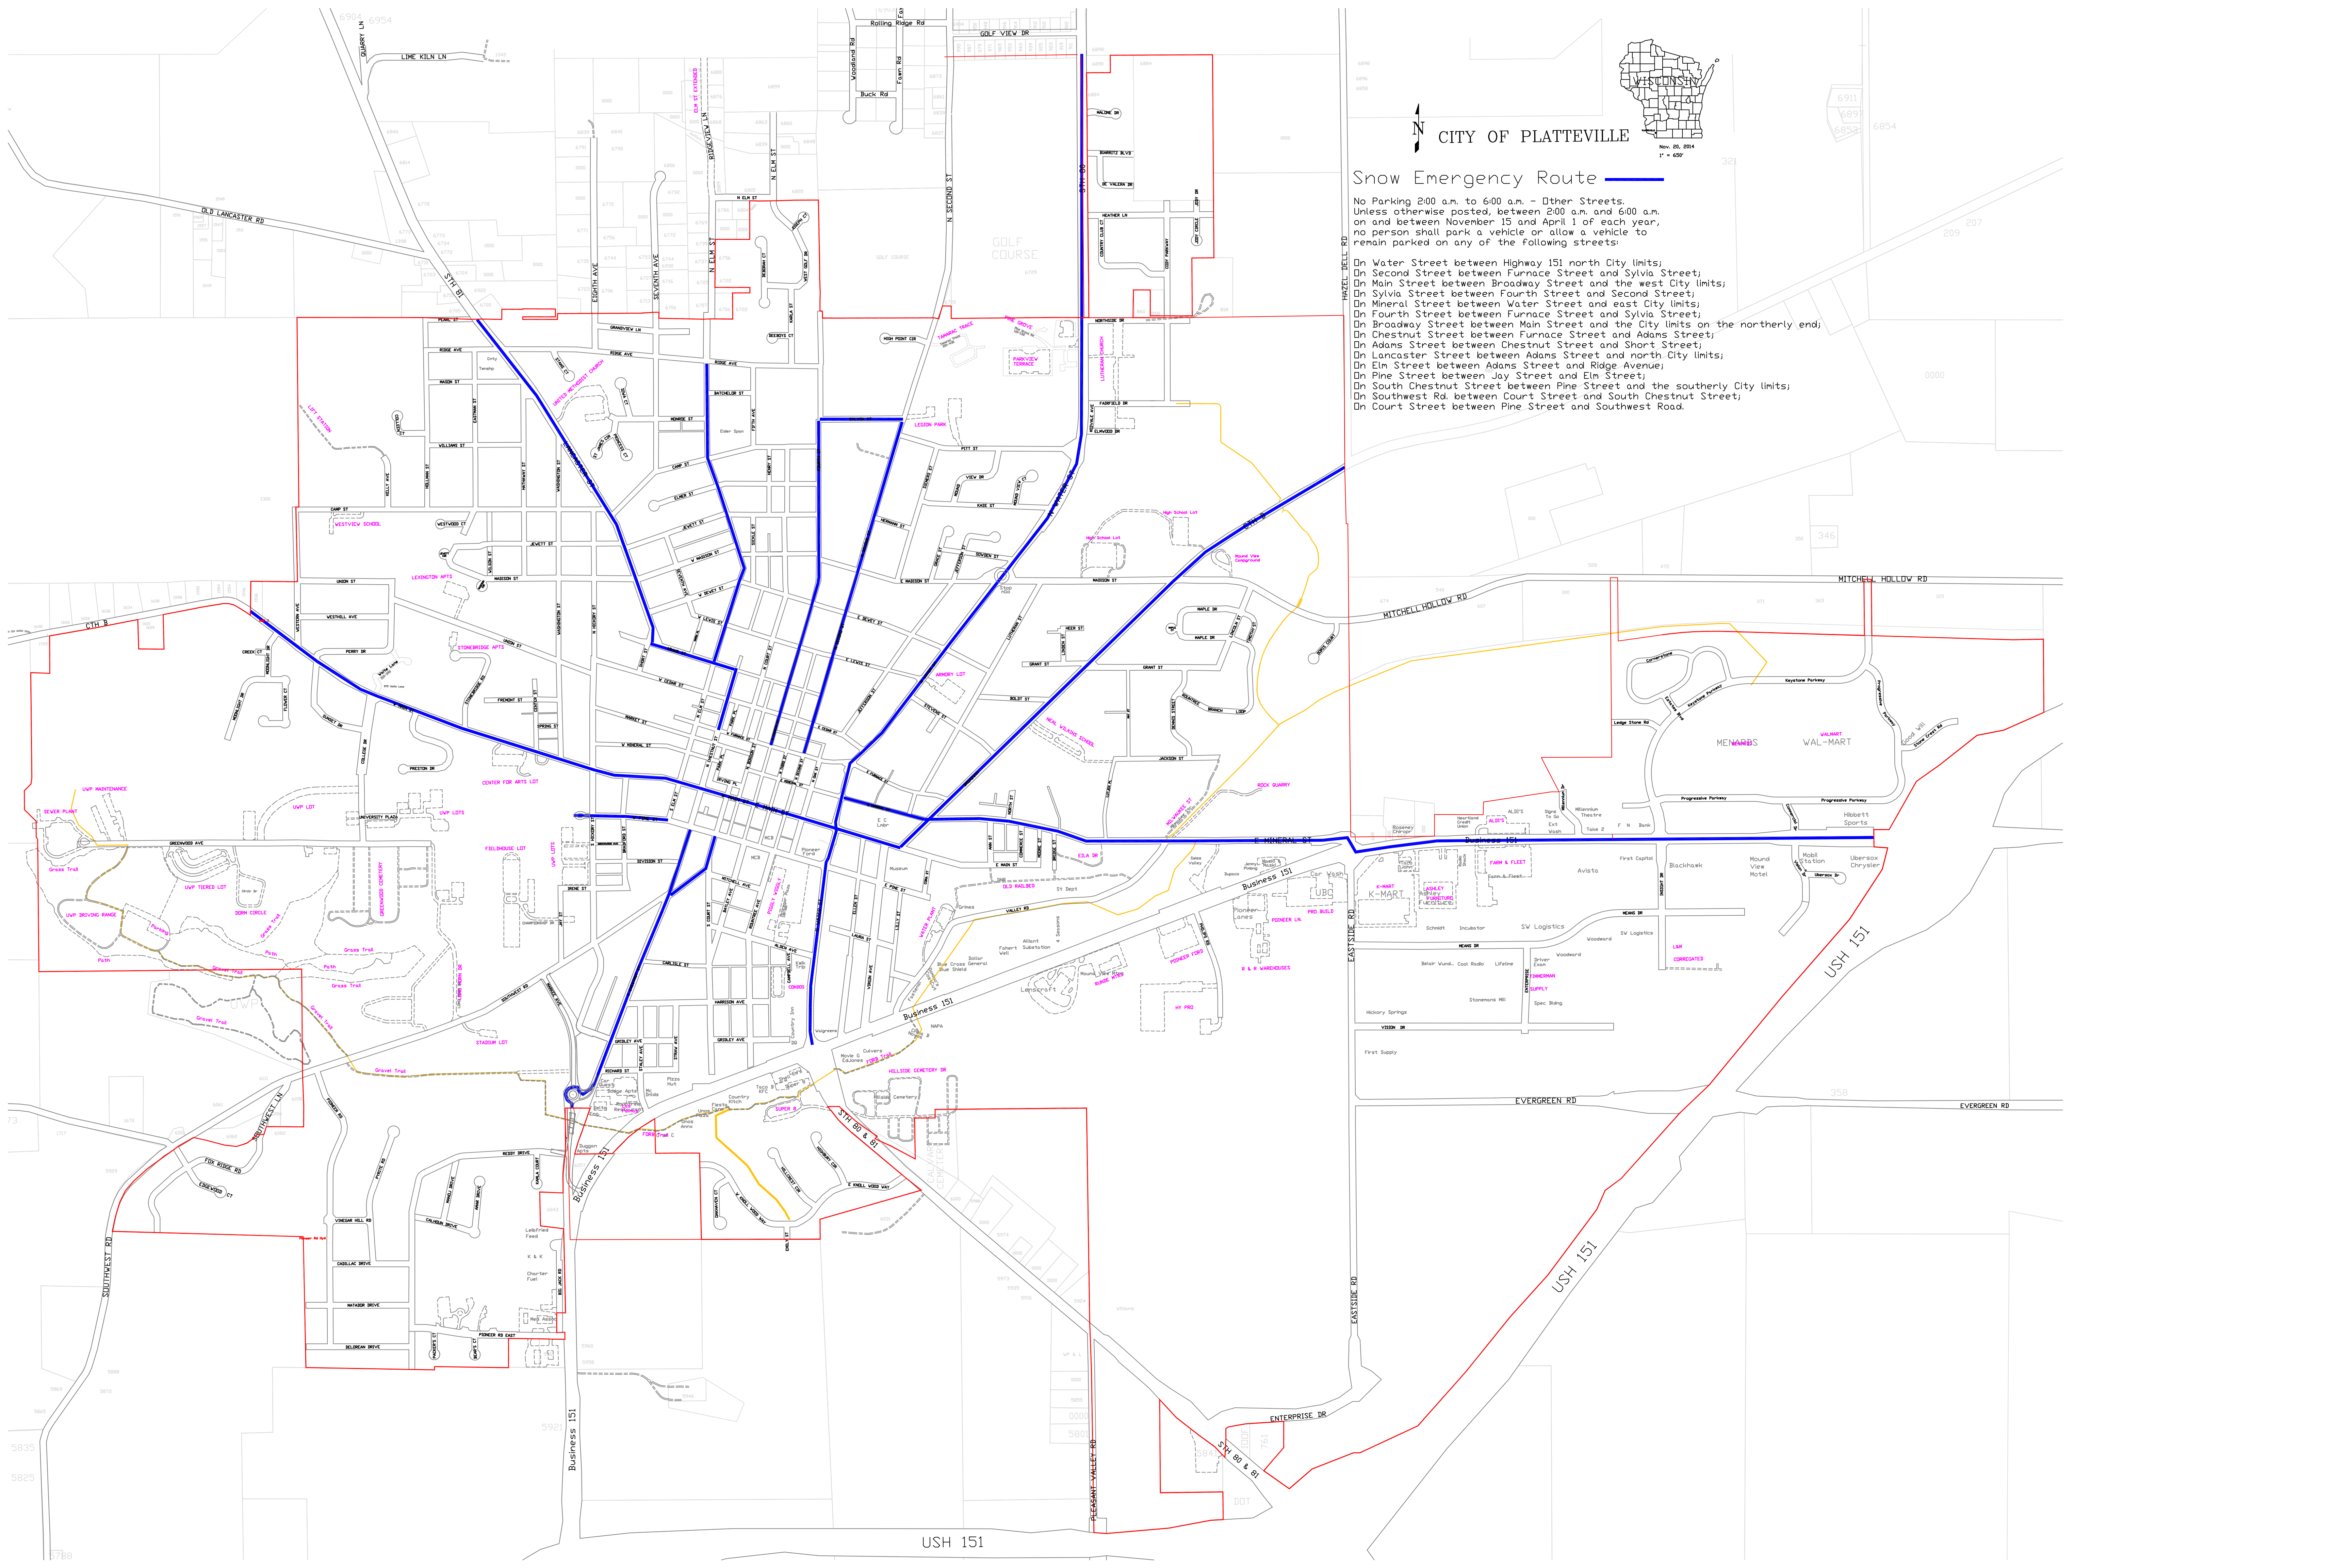

CITY OF PLATTEVILLE

Snow Emergency Route

No Parking 2:00 a.m. to 6:00 a.m. - Other Streets.
Unless otherwise posted, between 2:00 a.m. and 6:00 a.m. on and between November 15 and April 1 of each year, no person shall park a vehicle or allow a vehicle to remain parked on any of the following streets:

- On Water Street between Highway 151 north City limits;
- On Second Street between Furnace Street and Sylvia Street;
- On Main Street between Broadway Street and the west City limits;
- On Sylvia Street between Fourth Street and Second Street;
- On Mineral Street between Water Street and east City limits;
- On Fourth Street between Furnace Street and Sylvia Street;
- On Broadway Street between Main Street and the City limits on the northerly end;
- On Chestnut Street between Furnace Street and Adams Street;
- On Adams Street between Chestnut Street and Short Street;
- On Lancaster Street between Adams Street and north City limits;
- On Elm Street between Adams Street and Ridge Avenue;
- On Pine Street between Jay Street and Elm Street;
- On South Chestnut Street between Pine Street and the southerly City limits;
- On Southwest Rd. between Court Street and South Chestnut Street;
- On Court Street between Pine Street and Southwest Road.