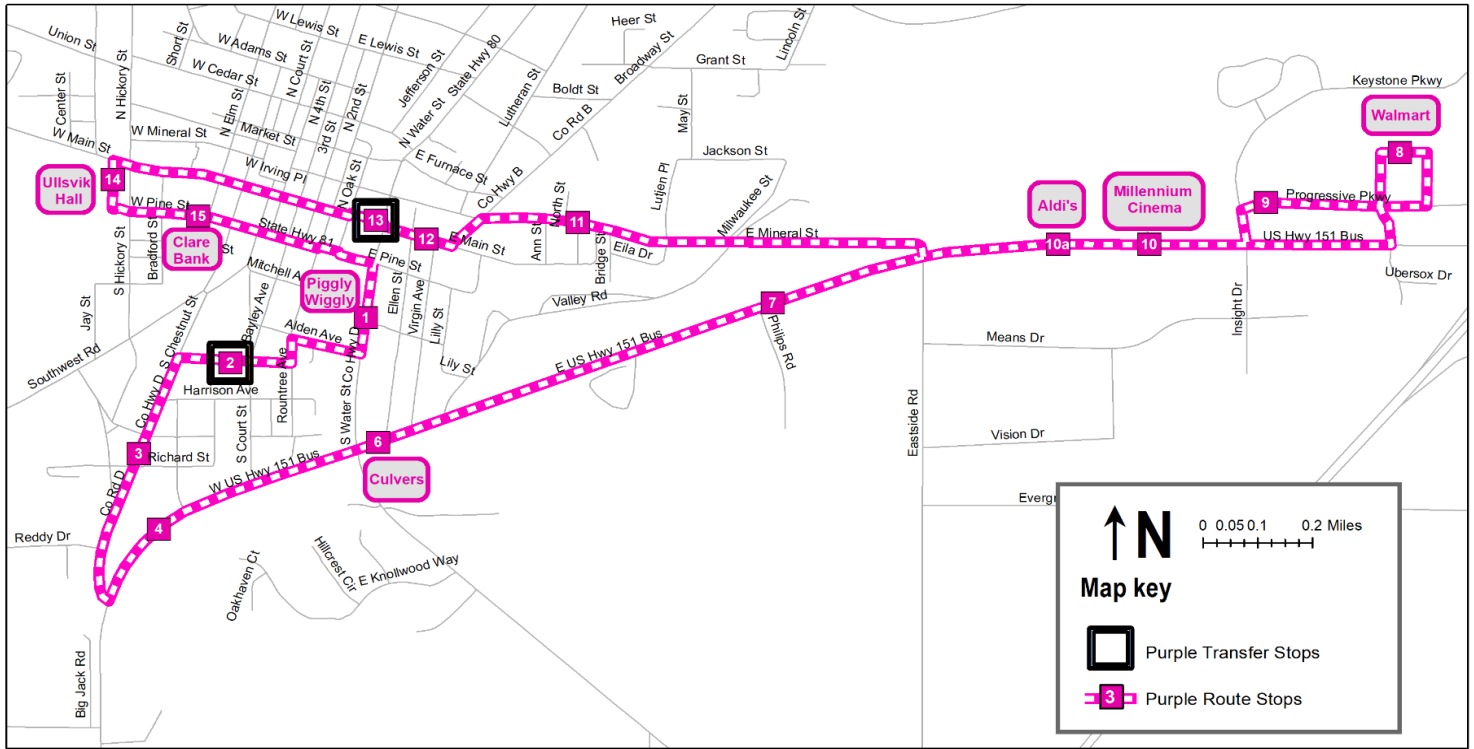

Purple Route Saturday 2:00 P.M. - 6:00 P.M. while UW-Platteville is in session

#	STOP NAME	P.M.	P.M.	P.M.	P.M.	P.M.	P.M.	P.M.	P.M.
#1	Piggly Wiggly	2:02	2:32	3:02	3:32	4:02	4:32	5:02	5:32
#2	Carlisle & Chestnut	2:03	2:33	3:03	3:33	4:03	4:33	5:03	5:33
#3	Rountree Commons East	2:05	2:35	3:05	3:35	4:05	4:35	5:05	5:35
#4	Pizzeria Uno	2:07	2:37	3:07	3:37	4:07	4:37	5:07	5:37
#6	Culver's	2:09	2:39	3:09	3:39	4:09	4:39	5:09	5:39
#7	Pioneer Lanes	2:11	2:41	3:11	3:41	4:11	4:41	5:11	5:41
#8	Wal-Mart	2:14	2:44	3:14	3:44	4:14	4:44	5:14	5:44
#9	Progressive Parkway	2:15	2:45	3:15	3:45	4:15	4:45	5:15	5:45
#10	Millennium Cinema	2:16	2:46	3:16	3:46	4:16	4:46	5:16	5:46
#10a	Aldi's	2:17	2:47	3:17	3:47	4:17	4:47	5:17	5:47
#11	College & Main	2:20	2:50	3:20	3:50	4:20	4:50	5:20	5:50
#12	West Main	2:22	2:52	3:22	3:52	4:22	4:52	5:22	5:52
#13	Main & Oak	2:24	2:54	3:24	3:54	4:24	4:54	5:24	5:54
#14	Ullsvik Hall	2:25	2:55	3:25	3:55	4:25	4:55	5:25	5:55
#15	Clare Bank	2:26	2:56	3:26	3:56	4:26	4:56	5:26	5:56