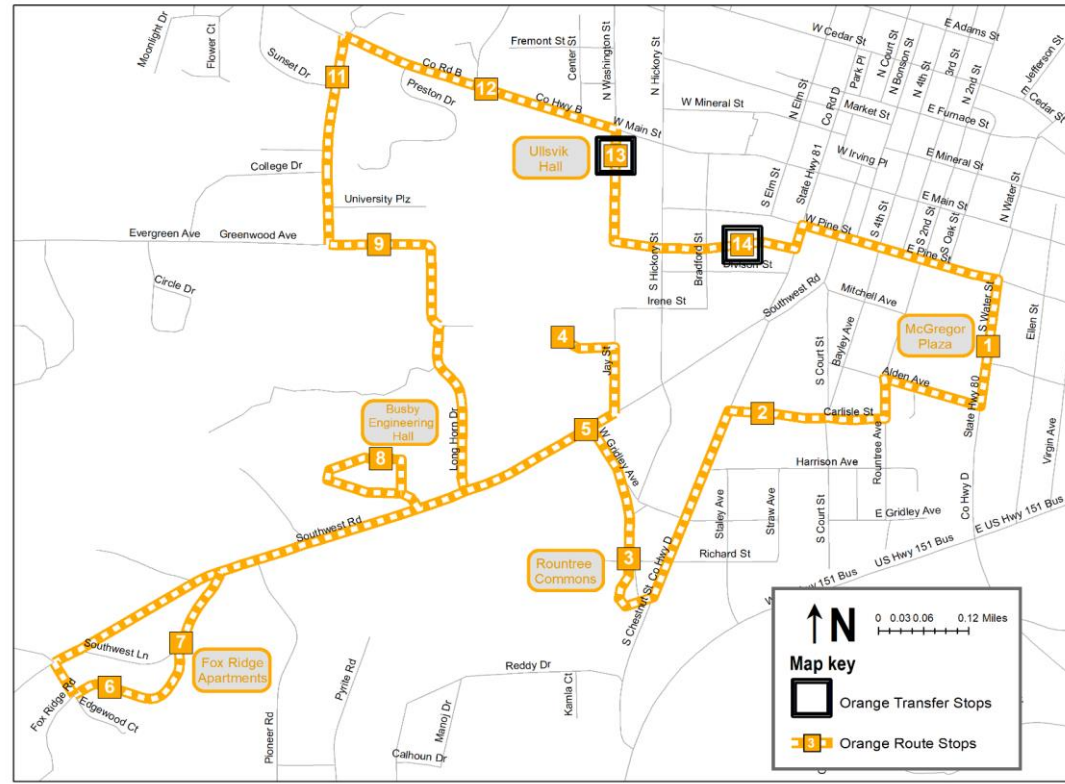

Orange Route Monday - Friday 7:00 A.M. - 7:00 P.M. while UW-Platteville is in session

#	STOP NAME	A.M.	A.M.	A.M.	A.M.	A.M.	A.M.	A.M.	A.M.	A.M.	A.M.	P.M.	P.M.	P.M.	P.M.	P.M.	P.M.	P.M.	P.M.	P.M.	P.M.	P.M.	P.M.				
#1	Piggly Wiggly	7:01	7:31	8:01	8:31	9:01	9:31					10:31	11:01	11:31	12:01	12:31	1:01	1:31	2:01	2:31	3:01	3:31	4:31	5:01	5:31	6:01	6:31
	<i>Bus 2 - Piggly Wiggly</i>	7:16	7:46	8:16	8:46	9:16	9:46																				
#2	Carlisle & Chestnut	7:03	7:33	8:03	8:33	9:03	9:33					10:33	11:03	11:33	12:03	12:33	1:03	1:33	2:03	2:33	3:03	3:33	4:33	5:03	5:33	6:03	6:33
	<i>Bus 2 - Carlisle & Chestnut</i>	7:18	7:48	8:18	8:48	9:18	9:48																				
#3	Rountree Commons West	7:05	7:35	8:05	8:35	9:05	9:35					10:35	11:05	11:35	12:05	12:35	1:05	1:35	2:05	2:35	3:05	3:35	4:35	5:05	5:35	6:05	6:35
	<i>Bus 2 - Rountree Commons West</i>	7:20	7:50	8:20	8:50	9:20	9:50																				
#4	Student Center	7:07	7:37	8:07	8:37	9:07	9:37					10:37	11:07	11:37	12:07	12:37	1:07	1:37	2:07	2:37	3:07	3:37	4:37	5:07	5:37	6:07	6:37
	<i>Bus 2 - Student Center</i>	7:22	7:52	8:22	8:52	9:22	9:52																				
#5	Southwest & Markee	7:09	7:39	8:09	8:39	9:09	9:39					10:39	11:09	11:39	12:09	12:39	1:09	1:39	2:09	2:39	3:09	3:39	4:39	5:09	5:39	6:09	6:39
	<i>Bus 2 - Southwest & Markee</i>	7:24	7:54	8:24	8:54	9:24	9:54																				
#6	Fox Ridge & Edgewood	7:11	7:41	8:11	8:41	9:11	9:41					10:41	11:11	11:41	12:11	12:41	1:11	1:41	2:11	2:41	3:11	3:41	4:41	5:11	5:41	6:11	6:41
	<i>Bus 2 - Fox Ridge & Edgewood</i>	7:26	7:56	8:26	8:56	9:26	9:56																				
#7	Fox Ridge & Southwest Ln	7:12	7:42	8:12	8:42	9:12	9:42					10:42	11:12	11:42	12:12	12:42	1:12	1:42	2:12	2:42	3:12	3:42	4:42	5:12	5:42	6:12	6:42
	<i>Bus 2 - Fox Ridge & Southwest Ln</i>	7:27	7:57	8:27	8:57	9:27	9:57																				
#8	Busby Engineering Hall	7:14	7:44	8:14	8:44	9:14	9:44					10:44	11:14	11:44	12:14	12:44	1:14	1:44	2:14	2:44	3:14	3:44	4:44	5:14	5:44	6:14	6:44
	<i>Bus 2 - Busby Engineering Hall</i>	7:29	7:59	8:29	8:59	9:29	9:59																				
#9	Longhorn & Greenwood	7:18	7:48	8:18	8:48	9:18	9:48					10:48	11:18	11:48	12:18	12:48	1:18	1:48	2:18	2:48	3:18	3:48	4:48	5:18	5:48	6:18	6:48
	<i>Bus 2 - Longhorn & Greenwood</i>	7:33	8:03	8:33	9:03	9:33	10:03																				
#11	College & Main	7:19	7:49	8:19	8:49	9:19	9:49					10:49	11:19	11:49	12:19	12:49	1:19	1:49	2:19	2:49	3:19	3:49	4:49	5:19	5:49	6:19	6:49
	<i>Bus 2 - College & Main</i>	7:34	8:04	8:34	9:04	9:34	10:04																				
#12	West Main	7:23	7:53	8:23	8:53	9:23	9:53					10:53	11:23	11:53	12:23	12:53	1:23	1:53	2:23	2:53	3:23	3:53	4:53	5:23	5:53	6:23	6:53
	<i>Bus 2 - West Main</i>	7:38	8:08	8:38	9:08	9:38	10:08																				
#13	Ullsvik Hall	7:24	7:54	8:24	8:54	9:24	9:54					10:54	11:24	11:54	12:24	12:54	1:24	1:54	2:24	2:54	3:24	3:54	4:54	5:24	5:54	6:24	6:54
	<i>Bus 2 - Ullsvik Hall</i>	7:39	8:09	8:39	9:09	9:39	10:09																				
#14	Clare Bank	7:26	7:56	8:26	8:56	9:26	9:56					10:56	11:26	11:56	12:26	12:56	1:26	1:56	2:26	2:56	3:26	3:56	4:56	5:26	5:56	6:26	6:56
	<i>Bus 2 - Clare Bank</i>	7:41	8:11	8:41	9:11	9:41	10:11																				

Service Break

Service Break