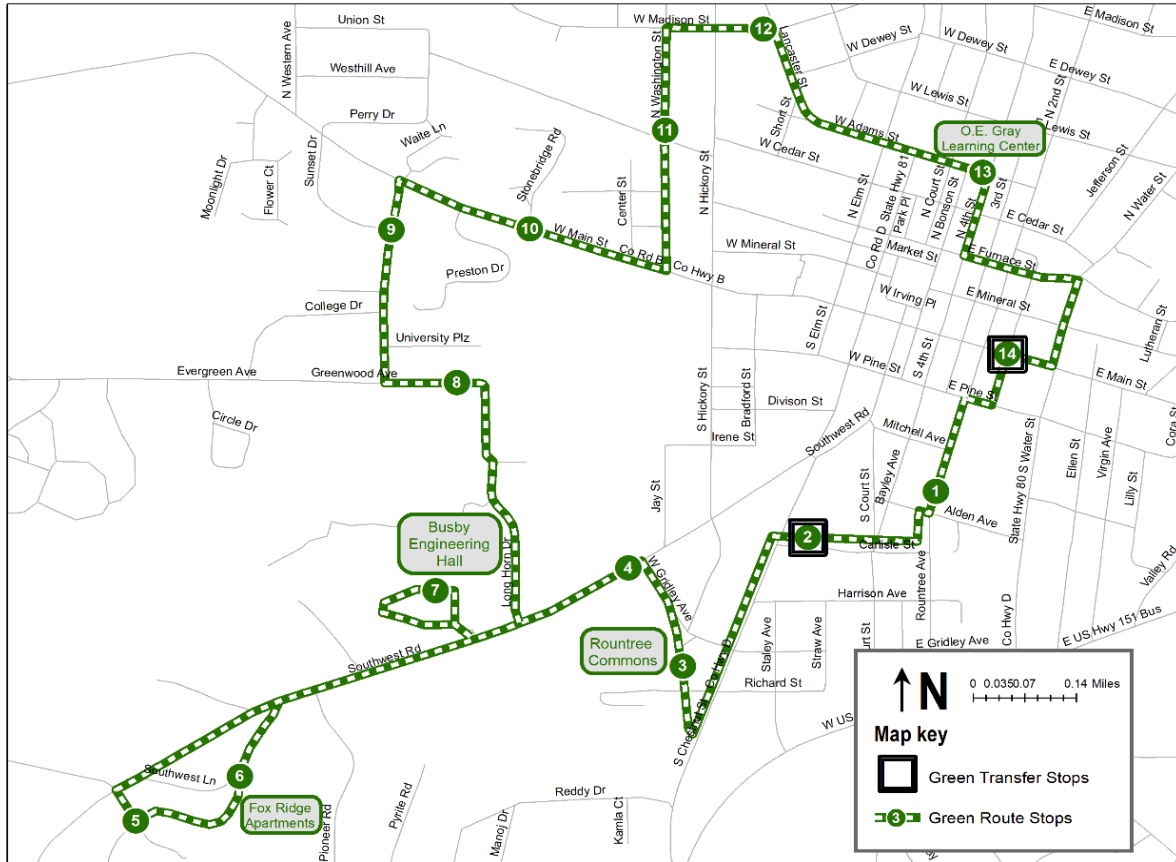

Green Route Friday and Saturday 7:00 P.M. - 3:30 A.M. while UW-Platteville is in session

#	STOP NAME	P.M.	P.M.	P.M.	P.M.	P.M.	P.M.	P.M.	P.M.	P.M.	P.M.	A.M.	A.M.	A.M.	A.M.	A.M.	A.M.		
#1	Rountree and Alden	7:02	7:32	8:02	8:32	9:02	9:32	10:32				11:32	12:02	12:32	1:02	1:32	2:02	2:32	3:02
#2	Carlisle & Chestnut	7:03	7:33	8:03	8:33	9:03	9:33	10:33				11:33	12:03	12:33	1:03	1:33	2:03	2:33	3:03
#3	Rountree Commons West	7:05	7:35	8:05	8:35	9:05	9:35	10:35				11:35	12:05	12:35	1:05	1:35	2:05	2:35	3:05
#4	Southwest & Markee	7:06	7:36	8:06	8:36	9:06	9:36	10:36				11:36	12:06	12:36	1:06	1:36	2:06	2:36	3:06
#5	Fox Ridge & Edgewood	7:09	7:39	8:09	8:39	9:09	9:39	10:39				11:39	12:09	12:39	1:09	1:39	2:09	2:39	3:09
#6	Fox Ridge & Southwest Ln	7:10	7:40	8:10	8:40	9:10	9:40	10:40				11:40	12:10	12:40	1:10	1:40	2:10	2:40	3:10
#7	Busby Engineering Hall	7:12	7:42	8:12	8:42	9:12	9:42	10:42				11:42	12:12	12:42	1:12	1:42	2:12	2:42	3:12
#8	Longhorn & Greenwood	7:13	7:43	8:13	8:43	9:13	9:43	10:43				11:43	12:13	12:43	1:13	1:43	2:13	2:43	3:13
#9	College & Main	7:15	7:45	8:15	8:45	9:15	9:45	10:45				11:45	12:15	12:45	1:15	1:45	2:15	2:45	3:15
#10	West Main	7:17	7:47	8:17	8:47	9:17	9:47	10:47				11:47	12:17	12:47	1:17	1:47	2:17	2:47	3:17
#11	Washington and Union	7:18	7:48	8:18	8:48	9:18	9:48	10:48				11:48	12:18	12:48	1:18	1:48	2:18	2:48	3:18
#12	Madison and Lancaster	7:20	7:50	8:20	8:50	9:20	9:50	10:50				11:50	12:20	12:50	1:20	1:50	2:20	2:50	3:20
#13	OE Gray Learning Center	7:22	7:52	8:22	8:52	9:22	9:52	10:52				11:52	12:22	12:52	1:22	1:52	2:22	2:52	3:22
#14	Main and Oak	7:25	7:55	8:25	8:55	9:25	9:55	10:55				11:55	12:25	12:55	1:25	1:55	2:25	2:55	3:25