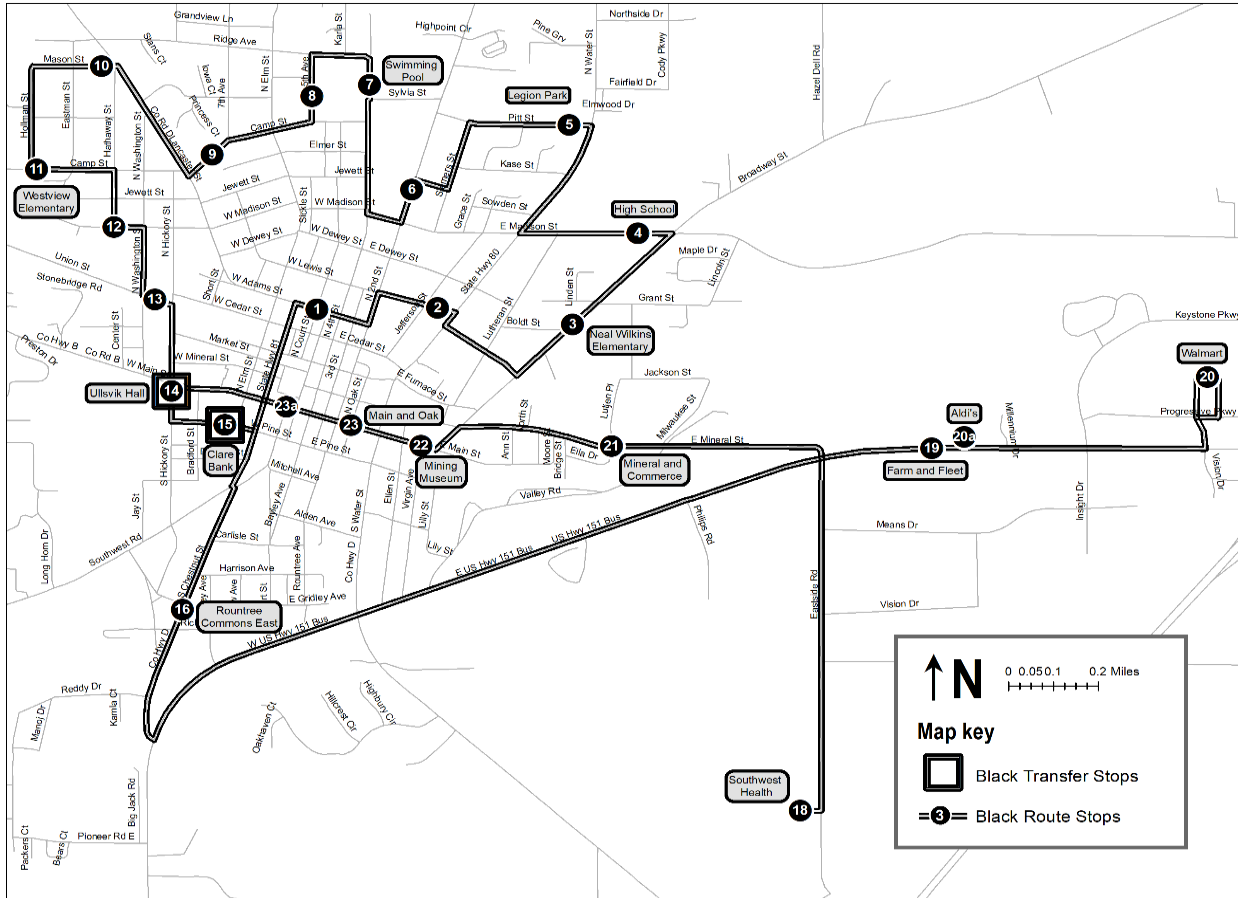

Black Route Monday - Friday 10:30 A.M. - 7:00 P.M. while UW-Platteville IS in session

#	STOP NAME	A.M.	A.M.	A.M.	P.M.	P.M.	P.M.	P.M.	P.M.	P.M.
#1	OE Gray Learning Center		11:02	12:02	1:02	2:02	3:02		5:02	6:02
#2	Armory		11:04	12:04	1:04	2:04	3:04		5:04	6:04
#3	Neal Wilkins Elementary		11:05	12:05	1:05	2:05	3:05		5:05	6:05
#4	High School		11:06	12:06	1:06	2:06	3:06		5:06	6:06
#5	Legion Park		11:08	12:08	1:08	2:08	3:08		5:08	6:08
#6	Middle School		11:10	12:10	1:10	2:10	3:10		5:10	6:10
#7	Swimming Pool		11:11	12:11	1:11	2:11	3:11		5:11	6:11
#8	Park Place		11:13	12:13	1:13	2:13	3:13		5:13	6:13
#9	Camp & Lancaster		11:15	12:15	1:15	2:15	3:15		5:15	6:15
#10	Mason and Lancaster		11:17	12:17	1:17	2:17	3:17		5:17	6:17
#11	Westview Elementary		11:19	12:19	1:19	2:19	3:19		5:19	6:19
#12	Hathaway and Madison		11:21	12:21	1:21	2:21	3:21		5:21	6:21
#13	Washington and Union		11:22	12:22	1:22	2:22	3:22		5:22	6:22
#14	Ullsvik Hall		11:23	12:23	1:23	2:23	3:23		5:23	6:23
#15	Clare Bank		11:25	12:25	1:25	2:25	3:25		5:25	6:25
#16	Rountree Commons East	10:32	11:32	12:32	1:32	2:32	3:32	4:32	5:32	6:32
#18	Southwest Health	10:37	11:37	12:37	1:37	2:37	3:37	4:37	5:37	6:37
#19	Farm & Fleet	10:40	11:40	12:40	1:40	2:40	3:40	4:40	5:40	6:40
#20	Wal-Mart	10:44	11:44	12:44	1:44	2:44	3:44	4:44	5:44	6:44
#20a	Aldi's	10:47	11:47	12:47	1:47	2:47	3:47	4:47	5:47	6:47
#21	Mineral and Commerce	10:50	11:50	12:50	1:50	2:50	3:50	4:50	5:50	6:50
#22	Mining Museum	10:52	11:52	12:52	1:52	2:52	3:52	4:52	5:52	6:52
#23	Main and Oak	10:54	11:54	12:54	1:54	2:54	3:54	4:54	5:54	6:54
#23a	Garvey's	10:55	11:55	12:55	1:55	2:55	3:55	4:55	5:55	6:55
#14	Ullsvik Hall	10:56	11:56	12:56	1:56	2:56	3:56	4:56	5:56	6:56
#15	Clare Bank	10:57	11:57	12:57	1:57	2:57	3:57	4:57	5:57	6:57