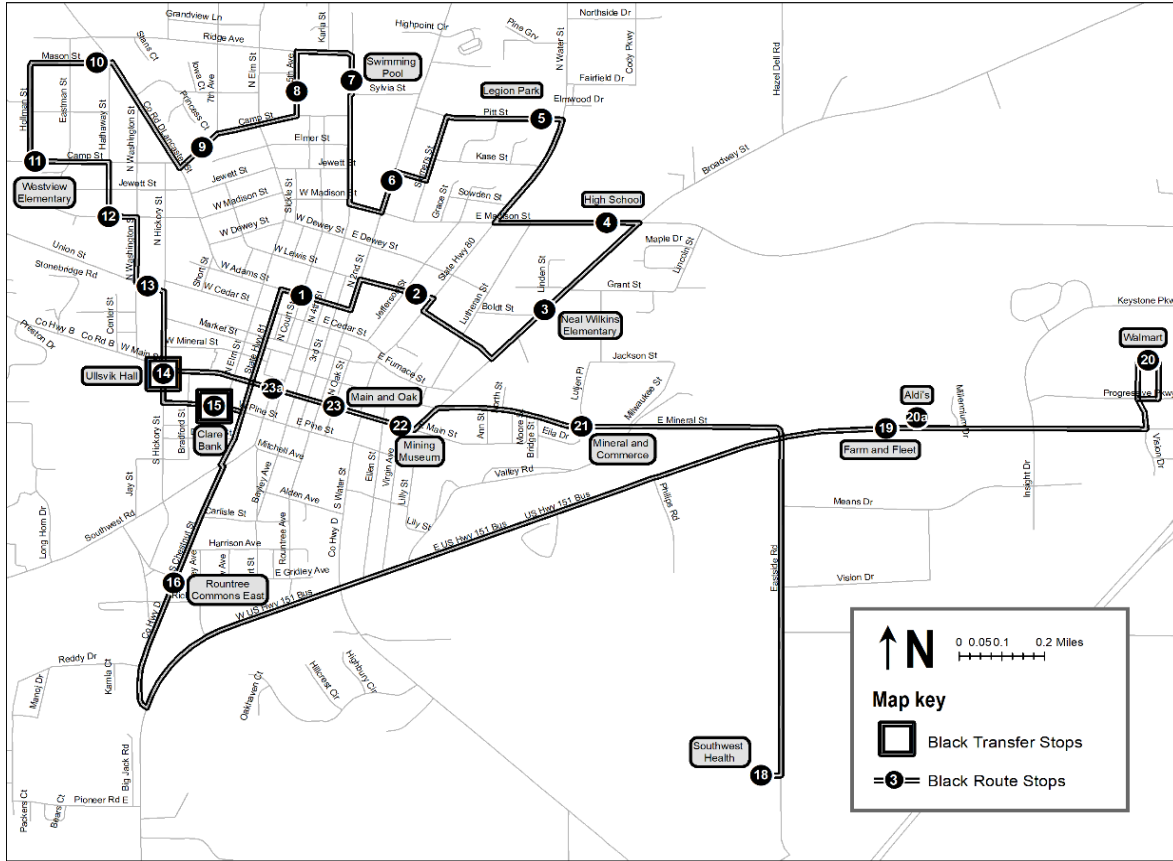

Black Route Monday - Friday 7:00 A.M. - 7:00 P.M. while UW-Platteville is **NOT** in session

#	STOP NAME	A.M.	A.M.	A.M.	A.M.	A.M.	A.M.	P.M.	P.M.	P.M.	P.M.	P.M.	P.M.
#1	OE Gray Learning Center	7:02	8:02	9:02		11:02	12:02	1:02	2:02	3:02		5:02	6:02
#2	Armory	7:04	8:04	9:04		11:04	12:04	1:04	2:04	3:04		5:04	6:04
#3	Neal Wilkins Elementary	7:05	8:05	9:05		11:05	12:05	1:05	2:05	3:05		5:05	6:05
#4	High School	7:06	8:06	9:06		11:06	12:06	1:06	2:06	3:06		5:06	6:06
#5	Legion Park	7:08	8:08	9:08		11:08	12:08	1:08	2:08	3:08		5:08	6:08
#6	Middle School	7:10	8:10	9:10		11:10	12:10	1:10	2:10	3:10		5:10	6:10
#7	Swimming Pool	7:11	8:11	9:11		11:11	12:11	1:11	2:11	3:11		5:11	6:11
#8	Park Place	7:13	8:13	9:13		11:13	12:13	1:13	2:13	3:13		5:13	6:13
#9	Camp & Lancaster	7:15	8:15	9:15		11:15	12:15	1:15	2:15	3:15		5:15	6:15
#10	Mason and Lancaster	7:17	8:17	9:17		11:17	12:17	1:17	2:17	3:17		5:17	6:17
#11	Westview Elementary	7:19	8:19	9:19		11:19	12:19	1:19	2:19	3:19		5:19	6:19
#12	Hathaway and Madison	7:21	8:21	9:21		11:21	12:21	1:21	2:21	3:21		5:21	6:21
#13	Washington and Union	7:22	8:22	9:22		11:22	12:22	1:22	2:22	3:22		5:22	6:22
#14	Ullsvik Hall	7:23	8:23	9:23		11:23	12:23	1:23	2:23	3:23		5:23	6:23
#15	Clare Bank	7:25	8:25	9:25		11:25	12:25	1:25	2:25	3:25		5:25	6:25
#16	Rountree Commons East	7:32	8:32	9:32	10:32	11:32	12:32	1:32	2:32	3:32	4:32	5:32	6:32
#18	Southwest Health	7:37	8:37	9:37	10:37	11:37	12:37	1:37	2:37	3:37	4:37	5:37	6:37
#19	Farm & Fleet	7:40	8:40	9:40	10:40	11:40	12:40	1:40	2:40	3:40	4:40	5:40	6:40
#20	Wal-Mart	7:44	8:44	9:44	10:44	11:44	12:44	1:44	2:44	3:44	4:44	5:44	6:44
#20a	Aldi's	7:47	8:47	9:47	10:47	11:47	12:47	1:47	2:47	3:47	4:47	5:47	6:47
#21	Mineral and Commerce	7:50	8:50	9:50	10:50	11:50	12:50	1:50	2:50	3:50	4:50	5:50	6:50
#22	Mining Museum	7:52	8:52	9:52	10:52	11:52	12:52	1:52	2:52	3:52	4:52	5:52	6:52
#23	Main and Oak	7:54	8:54	9:54	10:54	11:54	12:54	1:54	2:54	3:54	4:54	5:54	6:54
#23a	Garvey's	7:55	8:55	9:55	10:55	11:55	12:55	1:55	2:55	3:55	4:55	5:55	6:55
#14	Ullsvik Hall	7:56	8:56	9:56	10:56	11:56	12:56	1:56	2:56	3:56	4:56	5:56	6:56
#15	Clare Bank	7:57	8:57	9:57	10:57	11:57	12:57	1:57	2:57	3:57	4:57	5:57	6:57